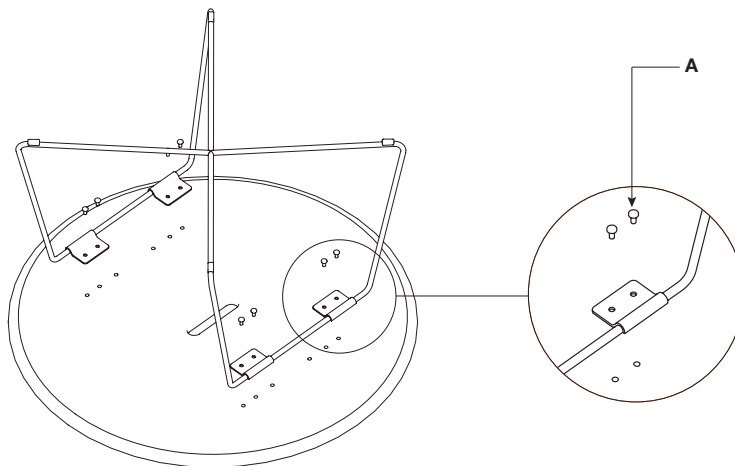

Rockwell Unscripted Occasional Tables

Coffee & Side Tables

Reference Number: UTOWO3517H1, UTOWO2220H1, & UTOWS2220H1

Hardware

A 1/4"
6AJ8039
Included with tables
(8) per coffee table /
(4) per side table

Tools Needed

Drill with Phillips #2 and #3
bit *or* Phillips Screwdriver
#2 and #3

Steps

1. Install the base to the surface with screw (A) into pre-drilled locations, 8 screws need per coffee table and 4 screws needed per side table.

*Assembly instructions are the same for all occasional tables

Coffee Table

Round Side Table

Square Side Table

Round Top Coffee Table
OWO3517H1
35" x 35" x 17"

Round Top Side Table
UTOWO2220H1
22" x 22" x 20"

Square Top Side Table
UTOWS2220H1
22" x 22" x 20"