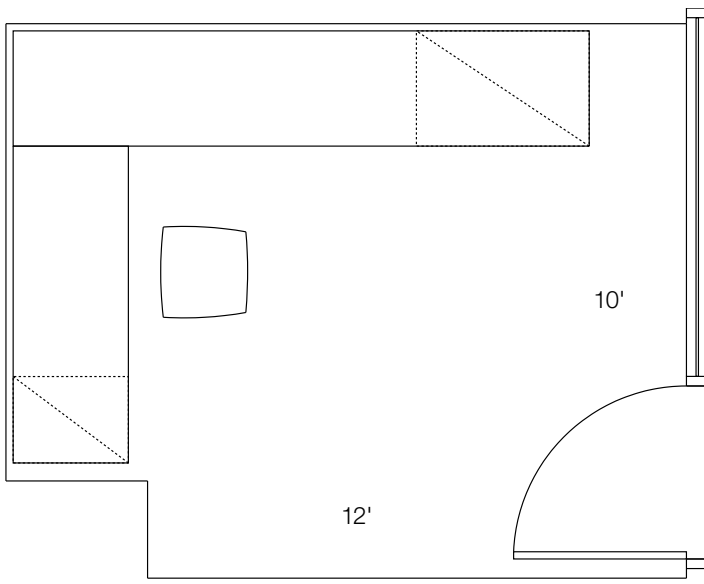

The Graham Collection

10 x 12 Office Planning Option

Freestanding L-Desk

L-configuration with built-to-spec open knee space
credenza with lateral files and return with pedestal

Components

<i>GRSF12025</i>	Worksurface for credenza
<i>GK324</i>	30" wide lateral
<i>GFCMFL120</i>	Modesty, flush
<i>GEPR24</i>	End panel
<i>GRJRGFF6625</i>	Return with BBF pedestal