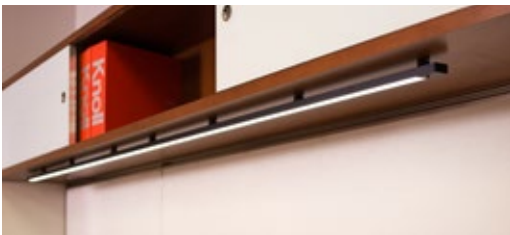

Highwire™ Overview

Illuminate your ideas

Highwire under-cabinet task light offers simple lines and intuitive controls to complement any environment. Small single LED chips in a clustered array provide bright, even illumination.

Features

Clustered array of small single LED chips arranged to minimize shadows

Tactile switch with 3-step dimmer so user always knows which level light is set on (30%, 60%, 100%)

Thin power cord for easy concealment

Lights can be interconnected

- + Slim profile with minimal material use
- + High performance lens evenly diffuses light and eliminates glare
- + Offers +/- 15° of tilt for optimal light placement
- + Ideal for private offices or under storage units in open plan
- + Available in 4 lengths, including extended lengths for even illumination without dark spots.