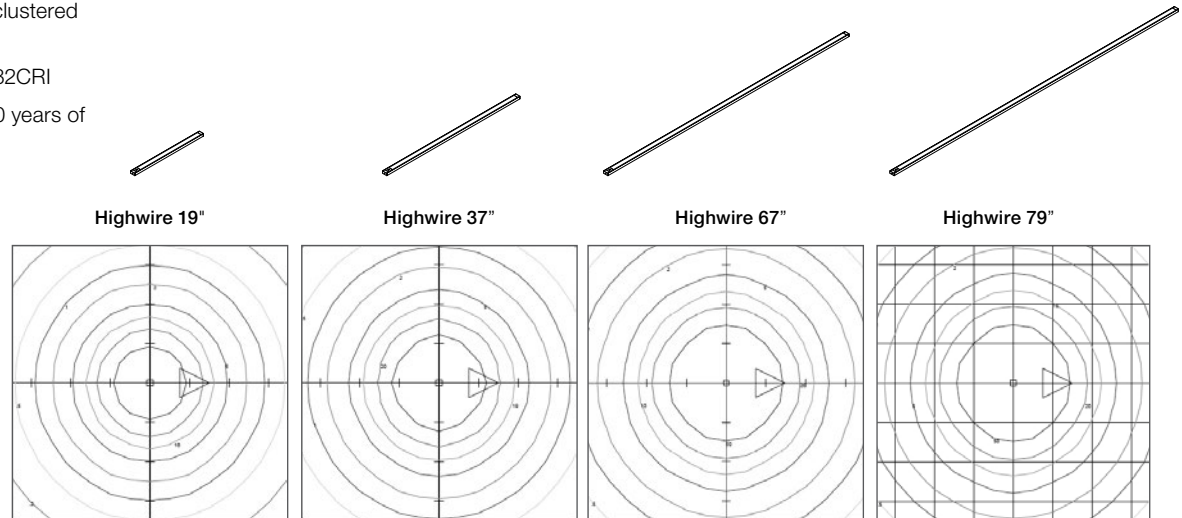

Details

- + Available in four lengths for even illumination without dead spots:
  - + 19" (35 LEDs)
  - + 37" (70 LEDs)
  - + 67" (126 LEDs)
  - + 79" (140 LEDs)
- + Available in a silver or black finish
- + Ships with mounts for metal or wood surfaces
- + 5 year, 24/7 warranty; 1 year warranty on power supply
- + Available for international applications
- + TAA compliant
- + UL certified
- + Lights can be interconnected with single power cord for longer applications
  - + Specify an adder light (which ships without a power supply but with a jumper cable)
  - + Interconnecting jumper cables available in 5 lengths: inline, 3", 12", 24", 26"
  - + Do not exceed a total of 60 watts per power supply
- + Optional Universal Occupancy Sensor turns light off when not in use
  - + Fits in-line with light
  - + Can be retrofitted
  - + Must be ordered separately
  - + Also works with Sparrow lights

Technical Information

- + Small single LED chips in a clustered array for even illumination
- + Color temperature: 3000K, 82CRI
- + Lifespan: 50,000 hours or 20 years of regular use

Photometric performance

Values in footcandles (fc) based on 16" mounting height	(176 fc max)	(321 fc max)	(571 fc max)	(589 fc max)
Number of LEDs	35	70	126	140
Light Output (Lumens)	816	1475	2674	2767
Watts	9	16	30	32
Lumens per Watt (Efficacy)	83	88	90	91
Max per interlink	6	3	2	1

Sustainability

- + Highly efficient, low energy consumption
- + Low material use
- + Mercury free
- + Greenguard certified
- + Pending level® certification
- + Eligible for LEED credits