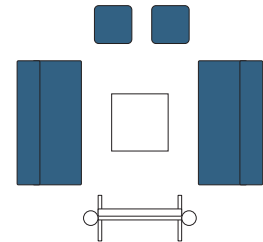

Power enclave
(2) Benches with backs, two seat and (2) stools with KnollExtra® Power Cube and Scribe™ Mobile Markerboard