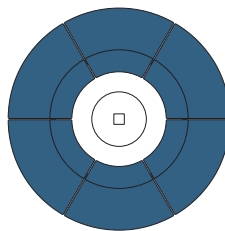

Community charging hub
(6) Curved benches with backs, outside radius with Interpole™ hub