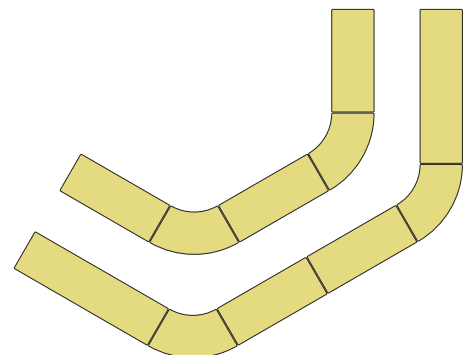

Bench with back, single seat
26"W 28.25"D 26"H

Bench with back, two seat
52"W 28.25"D 26"H

Bench with back, three seat
78"W 28.25"D 26"H

60° Curved bench with back, outside radius
42"W 42"D 26"H

60° Curved bench with back, inside radius
44.5"W 44.5"D 26"H

Community touch-down spot
(1) Pouf and (3) stools with (3) Toboggan® pull-up tables

Power enclave
(2) Benches with backs, two seat and (2) stools with KnollExtra® Power Cube and Scribe™ Mobile Markerboard

Team Meeting corral
(2) Curved benches with backs, inside radius, (2) curved benches, (1) bench with back, three seat and (1) bench, three seat with KnollStudio® Laccio coffee table

Community charging hub
(6) Curved benches with backs, outside radius with Interpole™ hub