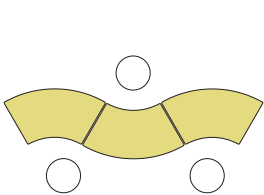

Community corridor
(3) Curved benches with (3) KnollStudio® Saarinen Tulip Stools