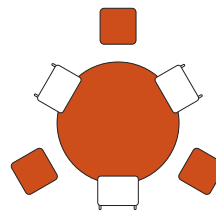

k.™ lounge statement of line

Stool
16"W 16"D 17.25"H

Ottoman
28.25"W 28.25"D 17.25"H

Bench, two seat
52"W 19.5"D 17.25"H

Bench, three seat
78"W 19.5"D 17.25"H

Pouf
54"W 54"D 17.25"H

60° Curved bench
37"W 37"D 17.25"H

Bench with back, single seat
26"W 28.25"D 26"H

Bench with back, two seat
52"W 28.25"D 26"H

Bench with back, three seat
78"W 28.25"D 26"H

60° Curved bench with back, outside radius
42"W 42"D 26"H

60° Curved bench with back, inside radius
44.5"W 44.5"D 26"H

Ideas for casual and comfortable work/lounge areas that invite collaboration and social activity.

Community corridor
(3) Curved benches with (3) KnollStudio® Saarinen Tulip Stools

Media enclave
(3) Curved benches with backs, inside radius with Interpole™ display and Saarinen table

Team Meeting corral
(2) Curved benches with backs, inside radius, (2) curved benches, (1) bench with back, three seat and (1) bench, three seat with KnollStudio® Laccio coffee table

Community charging hub
(6) Curved benches with backs, outside radius with Interpole™ hub