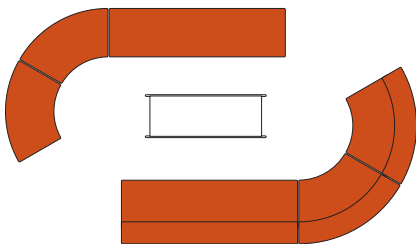

Team Meeting corral
(2) Curved benches with backs, inside radius, (2) curved benches, (1) bench with back, three seat and (1) bench, three seat with KnollStudio® Laccio coffee table