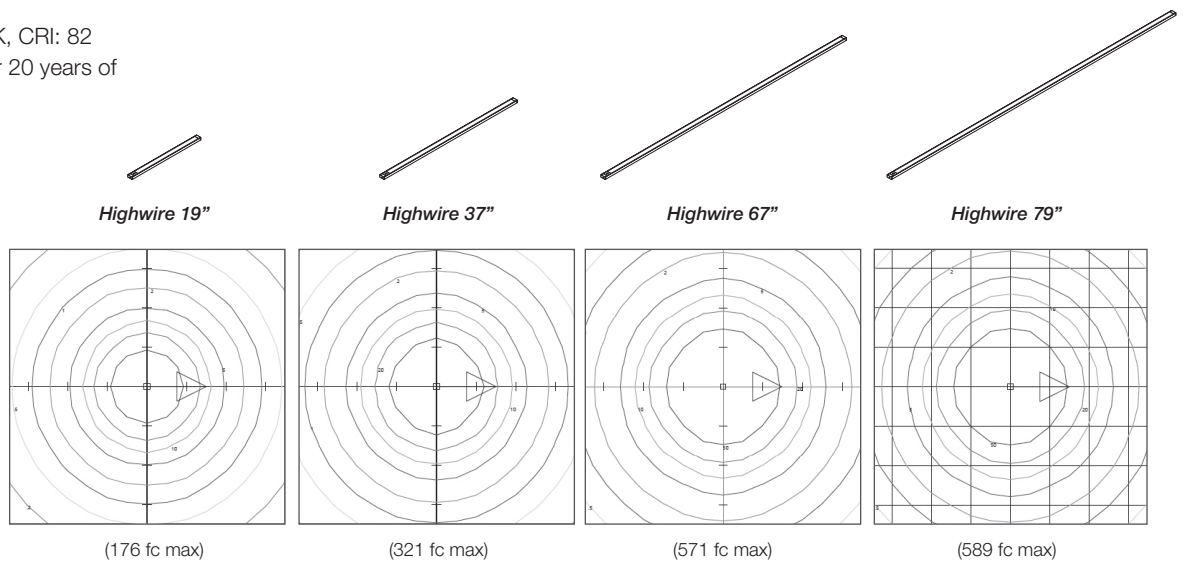

Highwire

Details

1. + Available in four lengths for even illumination without dead spots: 19" (35 LEDs), 37" (70 LEDs), 67" (126 LEDs), 79" (140 LEDs)
   - + Available in a silver or black
   - + Ships with mounts for metal or wood surfaces
   - + 5 year, 24/7 warranty; 1 year warranty on power supply
   - + Available for international applications
   - + TAA compliant
   - + UL certified
2. + Lights can be interconnected with single power cord for longer applications
     - Specify an adder light (which ships without a power supply but with a jumper cable)
     - Interconnecting jumper cables available in 5 lengths: inline, 3", 12", 24", 26"
     - Do not exceed a total 60 watts per power supply
3. + Optional Universal Occupancy Sensor turns light off when not in use (*Available Q2*)
     - Fits in-line with light
     - Can be retrofit
     - Must be ordered separately
     - Also works with Sparrow lights

Technical Information

- + Small single LED chips in a clustered array for even illumination
- + Color temperature: 3000K, CRI: 82
- + Lifespan: 50,000 hours or 20 years of regular use

Photometric performance
Values in footcandles (fc)
based on 16" mounting
height

Number of LEDs	35	70	126	140
Light Output (Lumens)	816	1475	2674	2767
Watts	9	16	30	32
Lumens per Watt (Efficacy)	83	88	90	91
Max per interlink	6	3	2	1

Sustainability

- + Highly efficient, low energy consumption
- + Low material use
- + Mercury free
- + Greenguard certified
- + Pending level® certification
- + Eligible for LEED credits