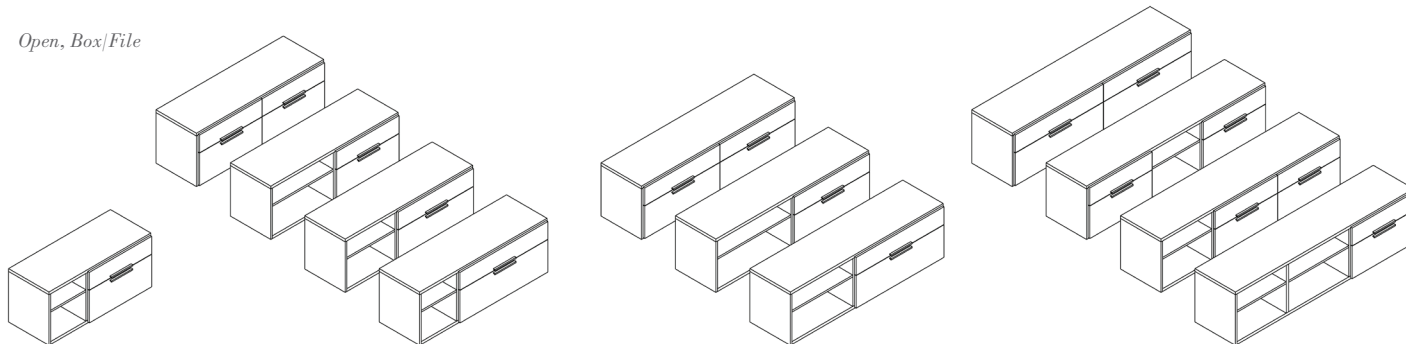

Anchor™ Storage Scope Overview

Doublewide Pedestals

Width: 30", 36", 42" Depth: 20" Height: 28.5"

All Open

Open|File

Open|Box|File

File|File

Box (file front)|File

Credenzas

Width: 48" 60", 72", 84" Depth: 20" Height: 22"

All Open

Open, File

Open, Box|File

Lockers

Width: 12", Depth: 20" or 24"

Height: 42", 50", 57", 64", 71"

All Open
Single Door

All Open
Single Door

All Open
Single Door

All Open
Single or Double Door

All Open
Single, Double or Triple Door