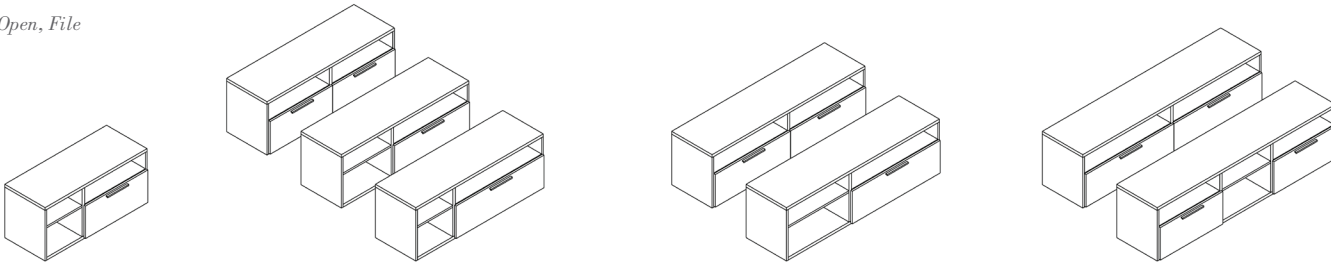

Anchor™ Storage Scope Overview

Doublewide Pedestals

Width: 30", 36", 42" Depth: 20" Height: 28.5"

All Open

Open|File

Open|Box|File

File|File

Box (file front)|File

Credenzas

Width: 48" 60", 72", 84" Depth: 20" Height: 22"

All Open

Open, File

Open, Box|File

Lockers

Width: 12", Depth: 20" or 24"

Height: 42", 50", 57", 64", 71"