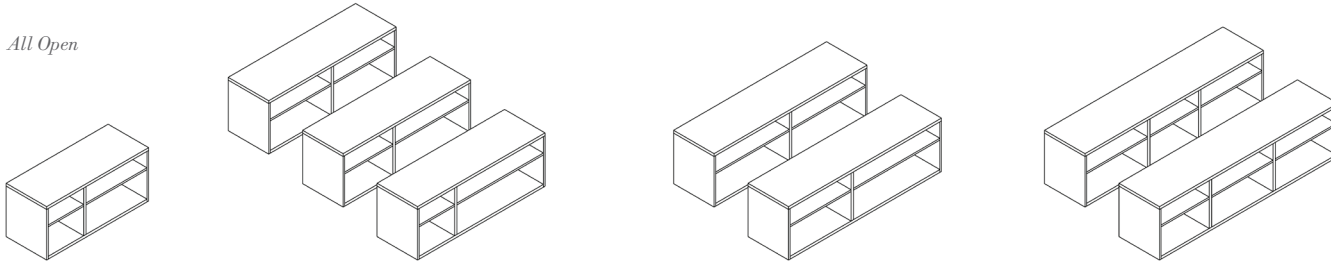

Anchor™ Storage Scope Overview

Doublewide Pedestals

Width: 30", 36", 42" Depth: 20" Height: 28.5"

All Open

Open|File

Open|Box|File

File|File

Box (file front)|File

Credenzas

Width: 48" 60", 72", 84" Depth: 20" Height: 22"

All Open

Open, File

Open, Box|File

Lockers

Width: 12", Depth: 20" or 24"

Height: 42", 50", 57", 64", 71"