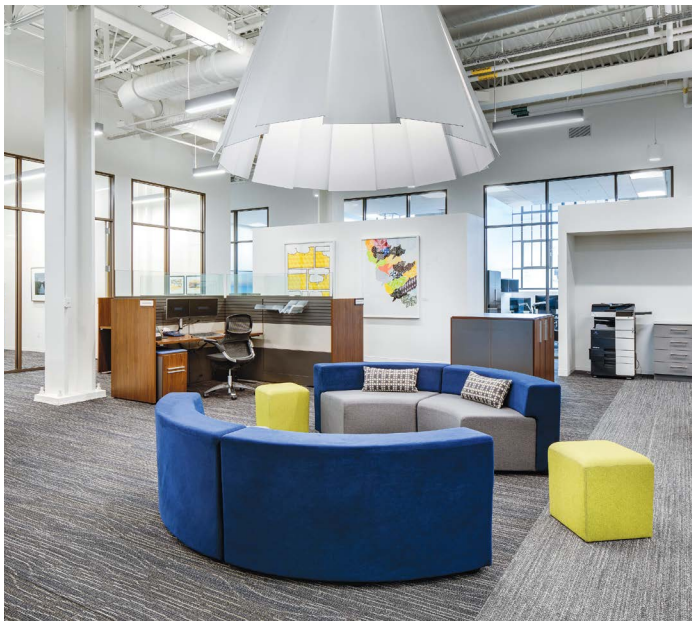

Project Overview

Sector: Industrial Gas Supplier

Completed: 2017

Location: Memphis, Tennessee

Team: Looney Ricks Kiss, Parker Design Studio, Spaces Group LLC

Scope

- + 33,000 sq. ft.
- + 2 floors
- + 32 private offices
- + 66 workstations
- + 94 primary seats
- + 6 secondary seats
- + 1 break room
- + 5 conference rooms
- + 6 lounges
- + 1 cafeteria
- + 1 training room

Knoll Products

- + **Systems:** Reff Profiles™; Dividends Horizon
- + **Task & Side Seating:** Life®; Generation by Knoll, MultiGeneratoin by Knoll, Gigi Chair, Spark Series Side Chair
- + **Lounge Seating:** k. lounge; Womb Chair; Jehs+Laub Lounge Chair; Risom Lounge Chair; Washington Skin Nylon Chair; Toboggan Chair Desk; Platner Easy Chair; Rockwell Unscripted Easy Stools®; Bertoia Barstools; Pollock Arm Chair; Pollock Executive Chair
- + **Storage:** Anchor™; Calibre
- + **Tables:** Tone Height-Adjustable Tables; Rockwell Unscripted Easy Tables; Dividends Horizon X-Base Table; Rockwell Unscripted® Tall Table; Krusin Coffee Tables; Florence Knoll Table Desk; Barcelona Table; Reff Profiles Meeting Tables; Saarinen Side Tables; Laccio Tables; MR Tables
- + **Technology Support:** Dual Sapper XYZ; Scribe Mobile Markerboard; Horsepower Mobile Technology Cart