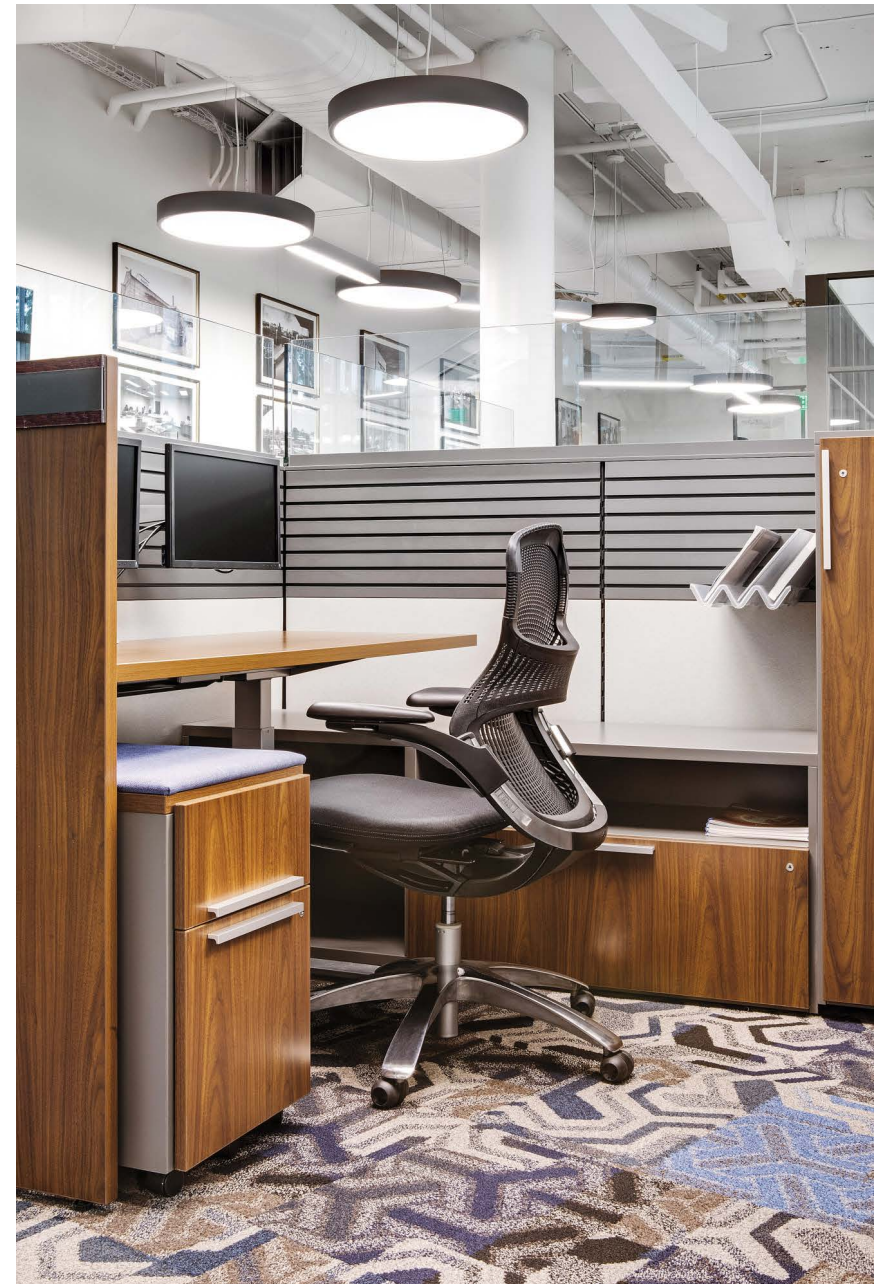

Lunchtime was another opportunity to showcase nexAir's brand through design. The break room features a collection of classic and contemporary seating options including blue Spark Series Side Chairs, light grey Washington Skin Nylon Chairs and polished chrome Bertioia Barstools. The effect: A playful, inspiring space that allows one to transition easily between lunch and an impromptu meeting.

Individualized Workspace

Panel-based Dividends Horizon and Reff Profiles workstations complement the colorful breakout areas and conference rooms. Add-up glass options offer privacy while still prioritizing natural light and a feel of community between colleagues. The use of Tone Height-Adjustable Desks outfitted

with Sapper Double Monitor Arms provides a health-focused workspace. The inclusion of Anchor Pedestals, Credenzas and Lockers at each workstation offers unparalleled storage capabilities.

The move to the Crosstown Concourse development signaled a new chapter in nexAir's history. The Memphis-based company achieved a state-of-the-art work environment by designing an office space that combined a range of design styles and stories that when combined seamlessly represent the brand's heritage.

Visit [knoll.com/design-plan/resources/project-profiles](https://www.knoll.com/design-plan/resources/project-profiles) for more images and to explore other project profiles.