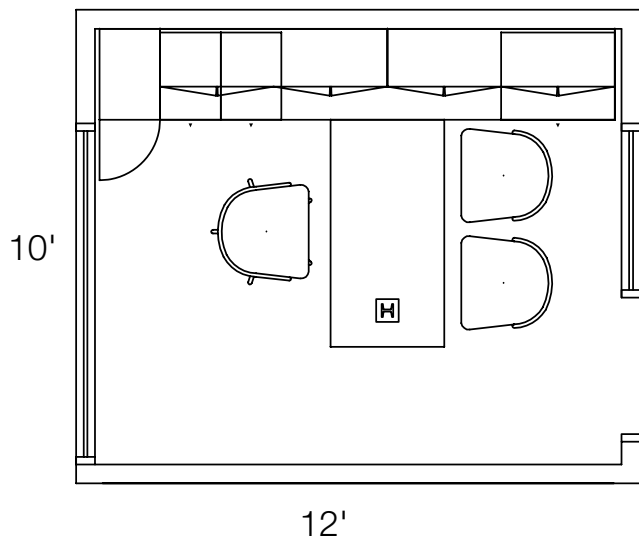

## Planning Compact 10' x 12' Offices

### Distinguished by quality

A tall storage cabinet and an open peninsula desk makes this compact office feel prestigious.

- Reff® 120" x 24" and 60" x 30" worksurfaces
- Graham Collection™ wide-flange leg
- Reff 16"W cabinet and 30"W wood pedestals
- Reff 60"W double-high overheads
- Pollock™ chair
- Saarinen Executive side chairs