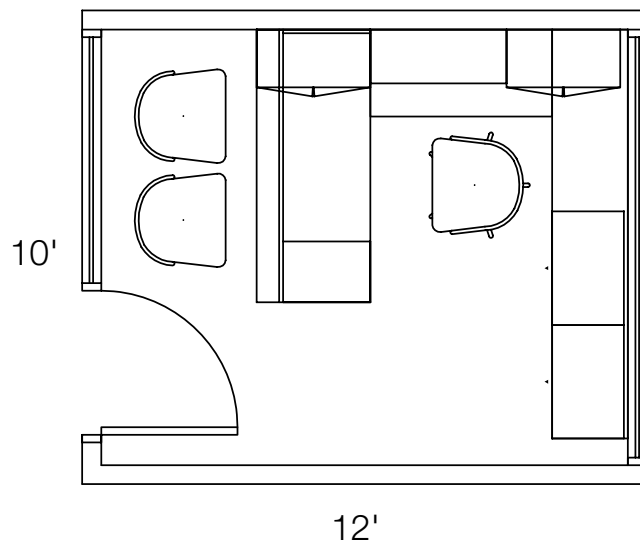

Knoll Private Offices

Planning Compact 10' x 12' Offices

Classic form

The classic office often includes wall-mounted overheads and a wrap-around worksurface layout.

- Ref 72" x 30" desk, 48" x 24" bridge and 108" x 20" credenza
- Ref 36"W double-high open and 30"W enclosed overheads
- Life® chair
- Ricchio armless chairs