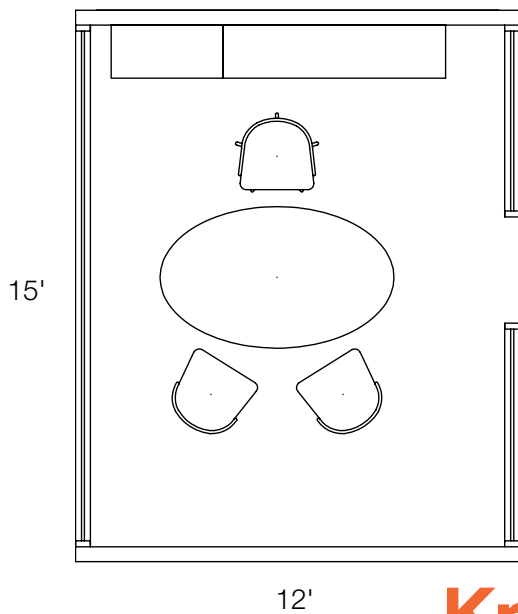

Knoll Private Offices

Planning Compact 12' x 15' Offices

Distinguished refinement

This medium size office is generous enough for a formal credenza and table desk with two or more visitor chairs.

- Florence Knoll 78" table desk
- Florence Knoll 37½" and 75" credenzas
- Pollock chair
- Brno side chairs