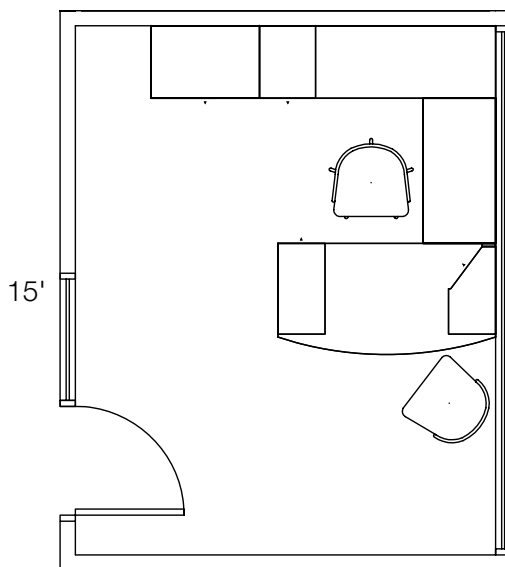

## Planning Compact 12' x 15' Offices

### Classic surround

The classic office typically features an enclosed desk, open bridge and credenza, for a complete worksurface surround.

- Graham Collection™ 72" x 37" flush modesty single pedestal desk with corner shelf, 48" bridge and 108" credenza for U configuration
- Life® chair
- JR® side chair

12'

**Knoll**