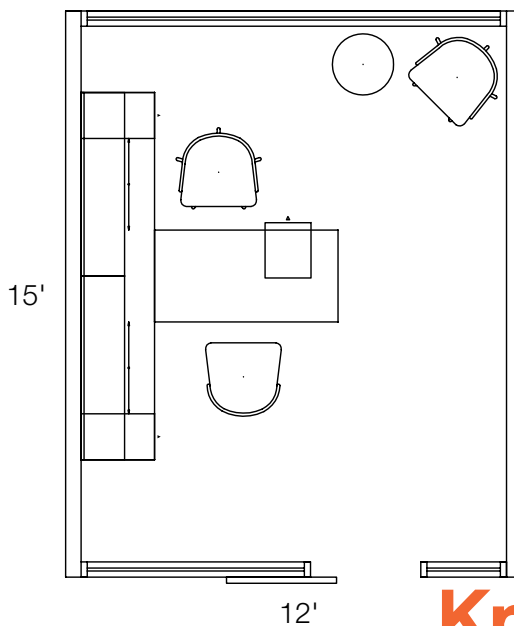

Knoll Private Offices

Planning Compact 12' x 15' Offices

Efficient combination

Efficient offices may combine elements of systems furniture and metal storage for aesthetics as well as economy.

- Reff® 120" x 24" and 60" x 30" worksurfaces
- Calibre™ 15"W floorstanding and mobile pedestals
- AutoStrada™ 60"W double-high overhead cabinets with sliding doors
- Life chair
- Saarinen Executive side chairs

Knoll