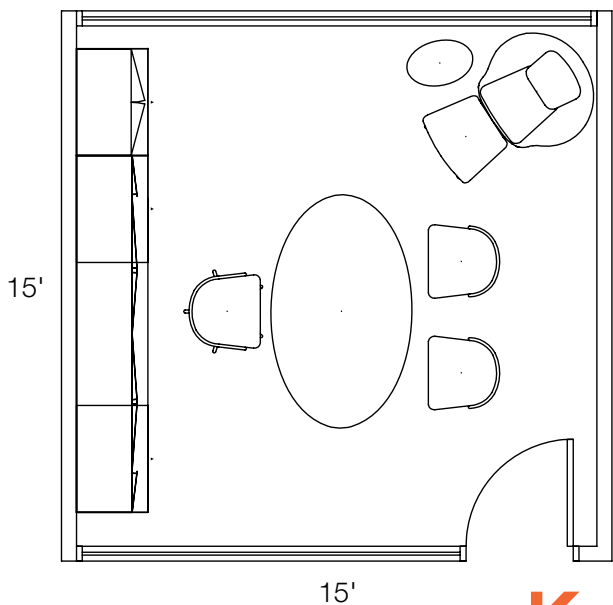

Knoll Private Offices

Planning Larger 15' x 15' and 15' x 20' Offices

Distinguished restraint

Larger offices open up space for additional lounge furniture as well as visitor chairs.

- Florence Knoll 78" table desk
- Graham Collection™ 120" x 24" credenza and 120" double-high overhead
- Graham Collection 85"H freestanding cabinet
- Life® chair
- Saarinen Executive side chairs