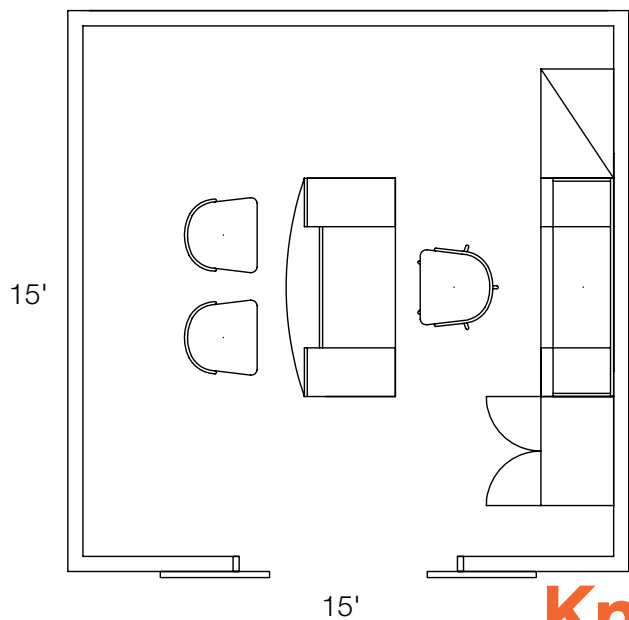

## Planning Larger 15' x 15' and 15' x 20' Offices

### Classic status

A substantial storage wall frames the focused work area, while the desk supports small meetings.

- Reff® 72" x 36" bow front desk
- Reff 72" credenza and wall-hung overhead
- Reff 72"H x 36"W freestanding cabinets
- Life chair
- Shelton Mindel side chairs