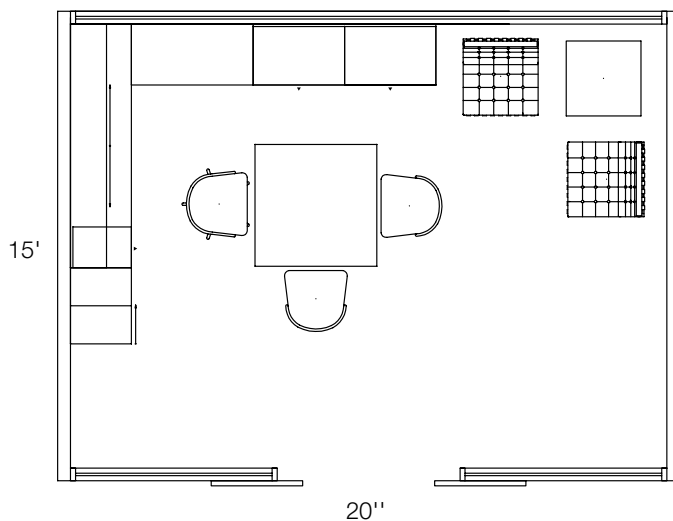

Knoll Private Offices

Planning Larger 15' x 15' and 15' x 20' Offices

Distinguished collaboration

The largest offices present the opportunity for multiple work areas: focused, collective and casual.

- AutoStrada™ 48" x 48" diamond-leg table
- Autostrada 96" and 120" worksurfaces and AutoStrada wood pedestals
- AutoStrada 96" wall attached, double-high overhead and 84"H x 30"W freestanding cabinet
- Life chair
- Shelton Mindel side chairs