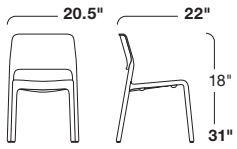

SPECIFICATIONS

Side Chair
Also available with seat pad