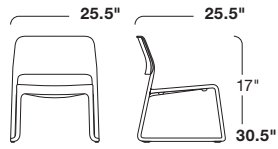

Chadwick's work with Knoll marks a milestone in the career of an innovative designer.

SPECIFICATIONS

Side Chair
Also available with seat pad

Lounge Chair
Also available with seat pad

FRAME COLOR