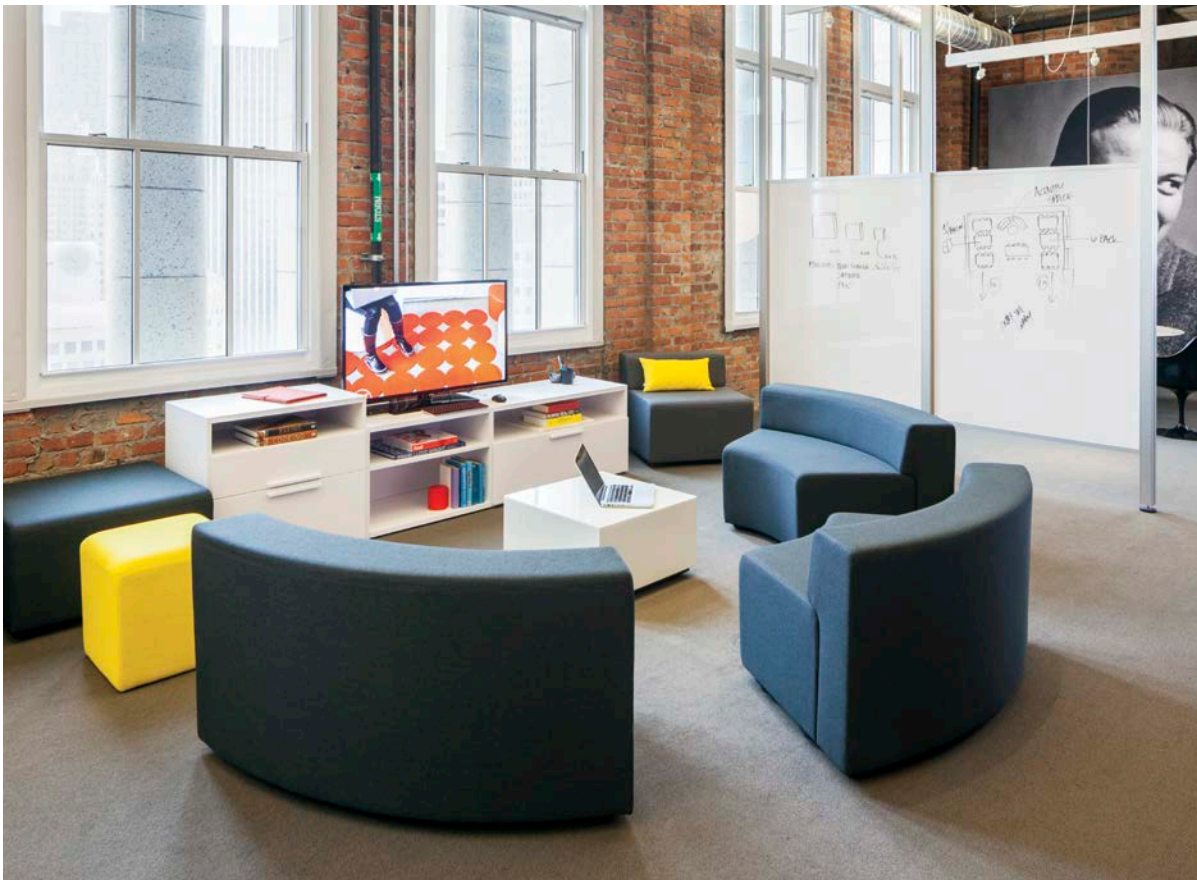

k.™ lounge Collection  
Knoll Design

k.™ LOUNGE is a modular, plannable soft-seating series that delivers a broad range of capabilities, making it the go-to solution for Activity Spaces throughout the work environment. With 11 modular elements, k.™ lounge bridges the gap between object-based furniture and a plannable system. It is applicable in spaces ranging from small enclosed Refuge spaces to large open Community areas. Available in a variety of textiles and patterns, the collection easily makes a statement in any space, further defining an area for collaborative environments. Each k.™ lounge module offers a scale, seat height, recline angle and upholstery firmness that enable it to be used from all sides. Individual pieces can also be linked and configured to define a setting in the open plan.