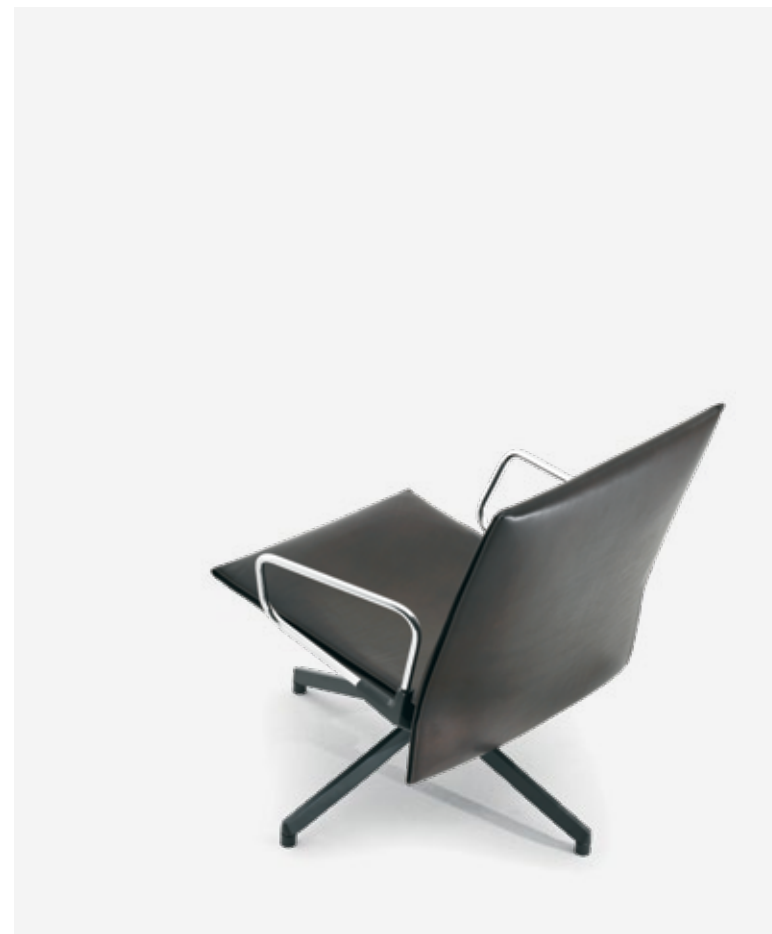

Edward Barber and Jay Osgerby

Pilot by Knoll™, by London-based designers Edward Barber and Jay Osgerby, embodies sophistication, refinement and comfort.

Pilot by Knoll d'Edward Barber et Jay Osgerby, deux designers basés à Londres, incarne la sophistication, le raffinement et le confort.

Pilot by Knoll, diseñada por Edward Barber y Jay Osgerby, emana sofisticación, refinamiento y confort.

Pilot by Knoll
Edward Barber and Jay Osgerby, 2016