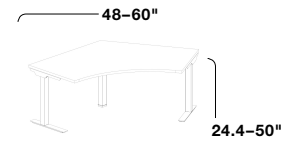

**SPECIFICATIONS**

C-Leg  
Rectangular Base  
Standard Electric  
24/30/36"D

C-Leg  
Rectangular Base  
Extended Electric  
24/30/36"D

T-Leg  
Rectangular Base  
Standard Electric  
24/30/36"D

T-Leg  
Rectangular Base  
Extended Electric  
24/30/36"D

90° Corner Base  
Standard Electric  
24/30"D

90° Corner Base  
Extended Electric  
24/30"D

120° Corner Base  
Standard Electric  
24/30"D

120° Corner Base  
Extended Electric  
24/30"D

**BASE FINISH COLORS**