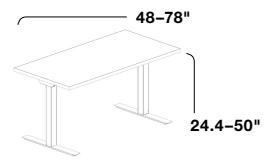

**SPECIFICATIONS**

C-Leg  
Rectangular Base  
Standard Electric  
24/30/36"D

C-Leg  
Rectangular Base  
Extended Electric  
24/30/36"D

T-Leg  
Rectangular Base  
Standard Electric  
24/30/36"D

T-Leg  
Rectangular Base  
Extended Electric  
24/30/36"D

90° Corner Base  
Standard Electric  
24/30"D

90° Corner Base  
Extended Electric  
24/30"D

120° Corner Base  
Standard Electric  
24/30"D

120° Corner Base  
Extended Electric  
24/30"D

**BASE FINISH COLORS**