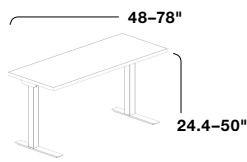

Knoll Office

**k.™ stand**

**Knoll**

K. STAND IS A straightforward height-adjustable table that is easy to specify, install and use. With intuitive controls, ample height adjustment and varying sizes, k. stand is the easy solution for organizations that value flexibility and well-being.

**SPECIFICATIONS**

C-Leg  
Rectangular Base  
Standard Electric  
24/30/36"D

C-Leg  
Rectangular Base  
Extended Electric  
24/30/36"D

T-Leg  
Rectangular Base  
Standard Electric  
24/30/36"D

T-Leg  
Rectangular Base  
Extended Electric  
24/30/36"D

90° Corner Base  
Standard Electric  
24/30"D

90° Corner Base  
Extended Electric  
24/30"D

120° Corner Base  
Standard Electric  
24/30"D

120° Corner Base  
Extended Electric  
24/30"D

**BASE FINISH COLORS**