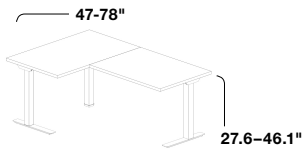

**SPECIFICATIONS**

C-Leg  
Rectangular Base  
Standard Electric  
24/30/36"D

C-Leg  
Rectangular Base  
Extended Electric  
24/30/36"D

T-Leg  
Rectangular Base  
Standard Electric  
24/30/36"D

T-Leg  
Rectangular Base  
Extended Electric  
24/30/36"D

90° Corner Base  
Standard Electric  
24/30"D

90° Corner Base  
Extended Electric  
24/30"D

120° Corner Base  
Standard Electric  
24/30"D

120° Corner Base  
Extended Electric  
24/30"D

**BASE FINISH COLORS**