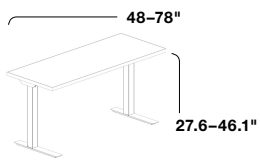

Knoll Office

**k.™ stand**

**Knoll**

K. STAND IS A straightforward height-adjustable table that is easy to specify, install and use. With intuitive controls, ample height adjustment and varying sizes, k. stand is the easy solution for organizations that value flexibility and well-being.

**SPECIFICATIONS**

C-Leg  
Rectangular Base  
Standard Electric  
24/30/36"D

C-Leg  
Rectangular Base  
Extended Electric  
24/30/36"D

T-Leg  
Rectangular Base  
Standard Electric  
24/30/36"D

T-Leg  
Rectangular Base  
Extended Electric  
24/30/36"D

90° Corner Base  
Standard Electric  
24/30"D

90° Corner Base  
Extended Electric  
24/30"D

120° Corner Base  
Standard Electric  
24/30"D

120° Corner Base  
Extended Electric  
24/30"D

**BASE FINISH COLORS**