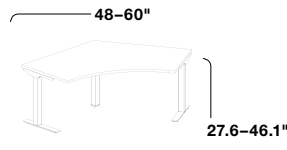

**SPECIFICATIONS**

C-Leg  
Rectangular Base  
Standard Electric  
24/30/36"D

C-Leg  
Rectangular Base  
Extended Electric  
24/30/36"D

T-Leg  
Rectangular Base  
Standard Electric  
24/30/36"D

T-Leg  
Rectangular Base  
Extended Electric  
24/30/36"D

90° Corner Base  
Standard Electric  
24/30"D

90° Corner Base  
Extended Electric  
24/30"D

120° Corner Base  
Standard Electric  
24/30"D

120° Corner Base  
Extended Electric  
24/30"D

**BASE FINISH COLORS**