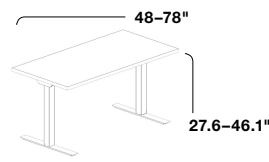

Knoll Office

**k.™ stand**

**Knoll**

K. STAND IS A straightforward height-adjustable table that is easy to specify, install and use. With intuitive controls, ample height adjustment and varying sizes, k. stand is the easy solution for organizations that value flexibility and well-being.

**SPECIFICATIONS**

C-Leg  
Rectangular Base  
Standard Electric  
24/30/36"D

C-Leg  
Rectangular Base  
Extended Electric  
24/30/36"D

T-Leg  
Rectangular Base  
Standard Electric  
24/30/36"D

T-Leg  
Rectangular Base  
Extended Electric  
24/30/36"D

90° Corner Base  
Standard Electric  
24/30"D

90° Corner Base  
Extended Electric  
24/30"D

120° Corner Base  
Standard Electric  
24/30"D

120° Corner Base  
Extended Electric  
24/30"D

**BASE FINISH COLORS**