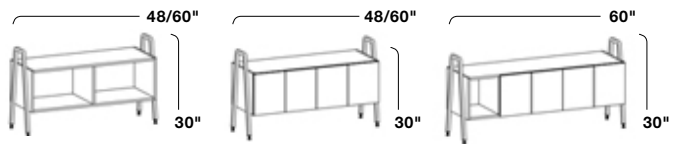

Knoll Office

Rockwell Unscripted[®] Credenza & Console

Rockwell Group

Knoll

ROCKWELL UNSCRIPTED CREDENZAS AND CONSOLES serve the group, from books to equipment to drinks. Use them in the open plan to delineate space or to complement Creative Walls, steps or lounge pieces. Wire base or modular storage uprights elevate the case for a lighter aesthetic.

SPECIFICATIONS

Credenza with Wire Base – 15"D

Configurations:

- + Open Case Front
- + Full Doors (4 or 5)
- + Four Doors with Open Cubby (right or left position)

Credenza with Uprights – 18"/24"D

Configurations:

- + Open Case Front
- + Full Doors (4 or 5)
- + Four Doors with Open Cubby (right or left position)

Console with Uprights – 18"/24"D

Configurations:

- + Open Case Front
- + Full Doors (4 or 5)
- + Four Doors with Open Cubby (right or left position)