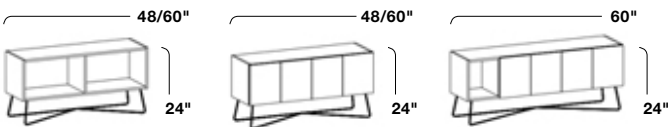

Knoll Office

Rockwell Unscripted[®] Credenza & Console

Rockwell Group

Knoll

ROCKWELL UNSCRIPTED CREDENZAS AND CONSOLES serve the group, from books to equipment to drinks. Use them in the open plan to delineate space or to complement Creative Walls, steps or lounge pieces. Wire base or modular storage uprights elevate the case for a lighter aesthetic.

SPECIFICATIONS

Credenza with Wire Base – 15"D

Configurations:

- + Open Case Front
- + Full Doors (4 or 5)
- + Four Doors with Open Cubby (right or left position)

Credenza with Uprights – 18"/24"D

Configurations:

- + Open Case Front
- + Full Doors (4 or 5)
- + Four Doors with Open Cubby (right or left position)

Console with Uprights – 18"/24"D

Configurations:

- + Open Case Front
- + Full Doors (4 or 5)
- + Four Doors with Open Cubby (right or left position)