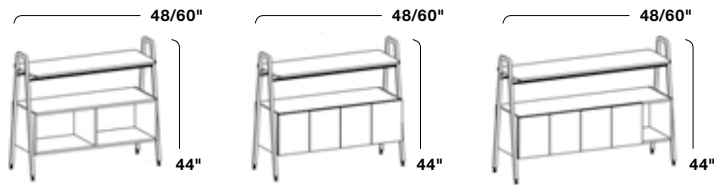

SPECIFICATIONS

Credenza with Wire Base – 15"D

Configurations:

- + Open Case Front
- + Full Doors (4 or 5)
- + Four Doors with Open Cubby (right or left position)

Credenza with Uprights – 18"/24"D

Configurations:

- + Open Case Front
- + Full Doors (4 or 5)
- + Four Doors with Open Cubby (right or left position)

Console with Uprights – 18"/24"D

Configurations:

- + Open Case Front
- + Full Doors (4 or 5)
- + Four Doors with Open Cubby (right or left position)