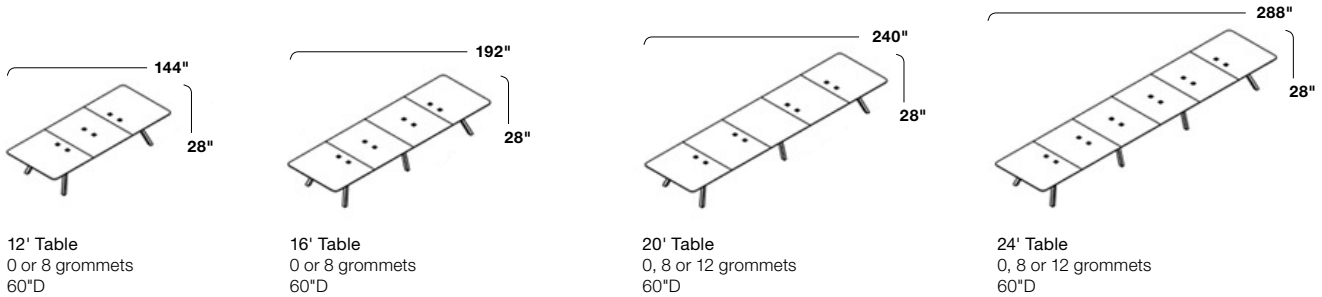

Knoll Office

Rockwell Unscripted® Library Table

Rockwell Group

Knoll

ROCKWELL UNSCRIPTED LIBRARY TABLE is the ultimate communal table to anchor a collective experience—whether reading room, canteen, or theater-in-the-round. The warm expression of wood and welcoming curved and tapered touchpoints bring hospitality and an approachable vibe to the workplace. Library tables serve as a creative platform, as the invitation to gather round, disband and focus, and come back together again—all in the span of a day.

SPECIFICATIONS

LAMINATE TOP

VENEER TOP

EDGE BAND

SOFT TOUCH UNDER EDGE

BRACKET PAINT (TEXTURED)

SOLID WOOD LEG