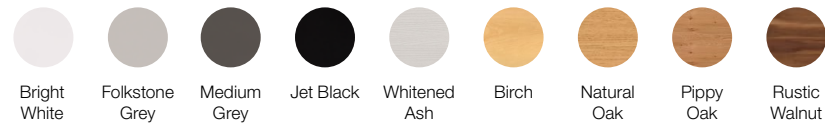

SPECIFICATIONS

LAMINATE TOP

VENEER TOP

EDGE BAND

SOFT TOUCH UNDER EDGE

BRACKET PAINT (TEXTURED)

SOLID WOOD LEG