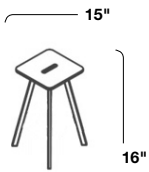

SPECIFICATIONS

Standard Height
15"D

Counter Height
15"D

Bar Height
15"D

LEG PAINT

PLYWOOD

SEAT PAD