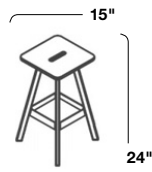

SPECIFICATIONS

Standard Height
15"D

Counter Height
15"D

Bar Height
15"D

LEG PAINT

PLYWOOD

SEAT PAD