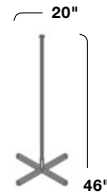

SPECIFICATIONS

Puffy Screens
3-6"D
Curve: 105°

Telly Screen
One Segment
2 1/4"D

Support Rod & Base
2 Segment
19"D

Support Rod & Base
3 Segment
19"D

Support Rod & Base
4 Segment
19"D

+ Telly Screens must have at least two totems, connected horizontally