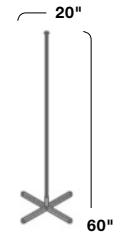

SPECIFICATIONS

Puffy Screens
3-6"D
Curve: 105°

Telly Screen
One Segment
2 1/4"D

Support Rod & Base
2 Segment
19"D

Support Rod & Base
3 Segment
19"D

Support Rod & Base
4 Segment
19"D

+ Telly Screens must have at least two totems, connected horizontally