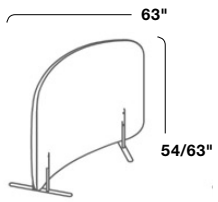

SPECIFICATIONS

Puffy Screens
3-6"D
Curve: 105°

Telly Screen
One Segment
2 1/4"D

Support Rod & Base
2 Segment
19"D

Support Rod & Base
3 Segment
19"D

Support Rod & Base
4 Segment
19"D

+ Telly Screens must have at least two totems, connected horizontally