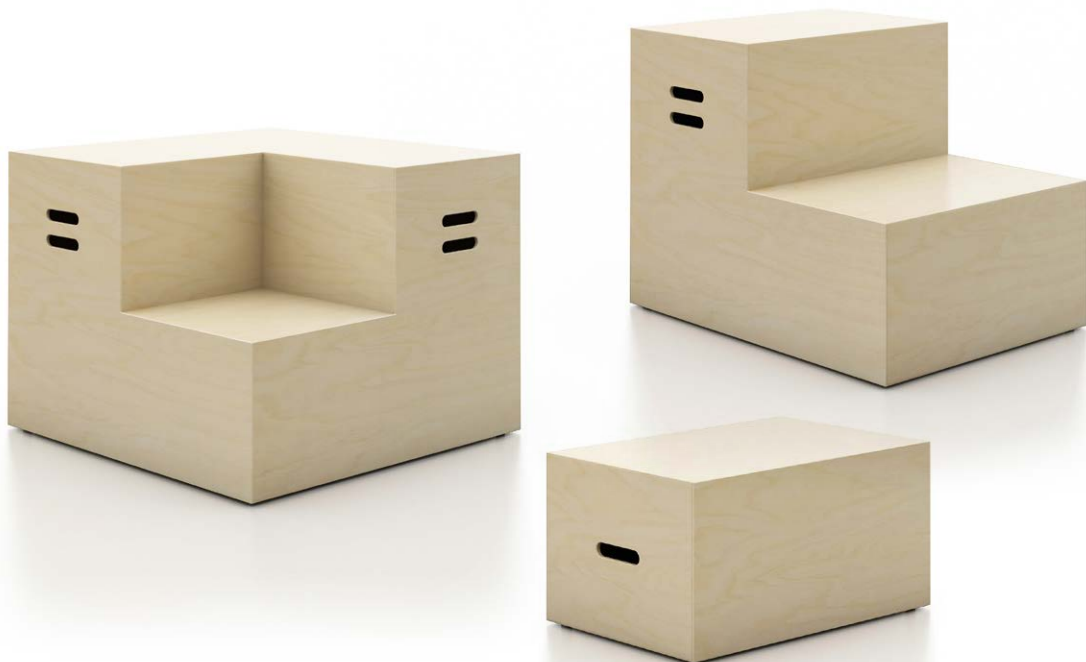

Knoll Office

Rockwell Unscripted® Steps

Rockwell Group

Knoll

ROCKWELL UNSCRIPTED STEPS are building blocks that bring an improvisational, communal experience to spaces where people can be “alone together” or “together together,” and create natural, open transitions from one experience to the next. Simple, cubic forms plan together in myriad ways, bringing a sense of theater and play to the workplace. Optional upholstery and linkable power on select models bring added comfort and performance to a space.

SPECIFICATIONS

One Step-Corner
20"D

One Step-Short
20"D

One Step-Long
20"D

Two Step-Inside
Corner
40"D

Two Step-Outside
Corner
40"D

Two Step-Short
40"D

Two Step-Long
40"D

Chaise
40"D

- + Ganging devise available for connecting pieces
- + Certain pieces available with linkable power modules
- + Loose seat pad available in KnollTextiles Crossroad, colors 1-14 only
- + Also available in a range of KnollTextiles fabric, Spinneybeck leather, COM/COL