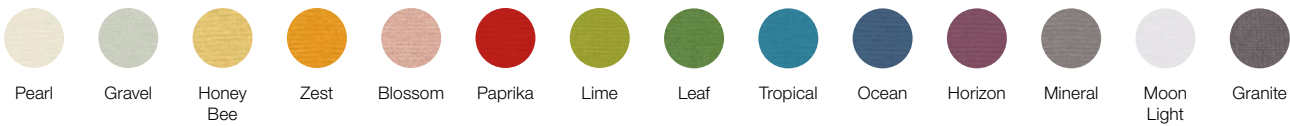

SEAT PAD

PLYWOOD

NOMAD COVERING