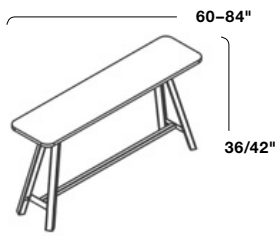

Knoll Office

Rockwell Unscripted® Tall Table

Rockwell Group

Knoll

ROCKWELL UNSCRIPTED TALL TABLES, designed at heights at which people like to linger, are perfect transition elements in an open workspace, pantry, or pavilion. Whether impromptu or planned, counters, bar tables, and drink rails are convivial waypoints for lively conversation.

SPECIFICATIONS

Drink Rail
18"D

Counter or Bar Table
30-42"D

- + Coat/bag hooks included
- + Optional cord set power available

LAMINATE TOP

VENEER TOP

EDGE BAND

SOFT TOUCH UNDER EDGE