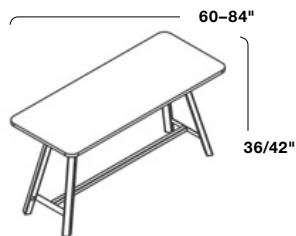

Knoll Office

Rockwell Unscripted® Tall Table

Rockwell Group

Knoll

ROCKWELL UNSCRIPTED TALL TABLES, designed at heights at which people like to linger, are perfect transition elements in an open workspace, pantry, or pavilion. Whether impromptu or planned, counters, bar tables, and drink rails are convivial waypoints for lively conversation.

SPECIFICATIONS

Drink Rail
18"D

Counter or Bar Table
30-42"D

- + Coat/bag hooks included
- + Optional cord set power available

LAMINATE TOP

VENEER TOP

EDGE BAND

SOFT TOUCH UNDER EDGE