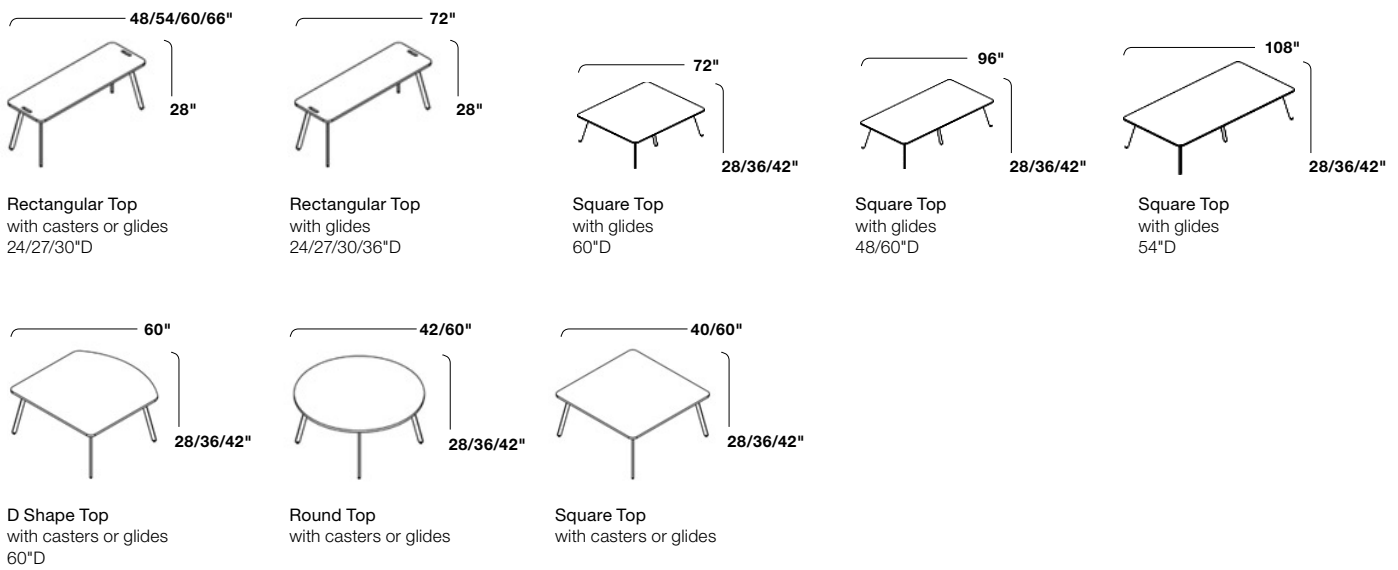

Knoll Office

Rockwell Unscripted® Easy Table

Rockwell Group

Knoll

ROCKWELL UNSCRIPTED EASY TABLES are a collection of work tables in a wide range of sizes and shapes. Friendly rounded corners, handholds, and optional casters allow people to define how a space is configured and reconfigured, creating informal, multi-use spaces like flexible workshops, meeting areas and reading rooms.

SPECIFICATIONS

+ For grommet and electrical options, please see price list
 + Ganging brackets available

LAMINATE TOP

VENEER TOP

LEG PAINT (TEXTURED)

EDGE STYLE

EDGE BAND