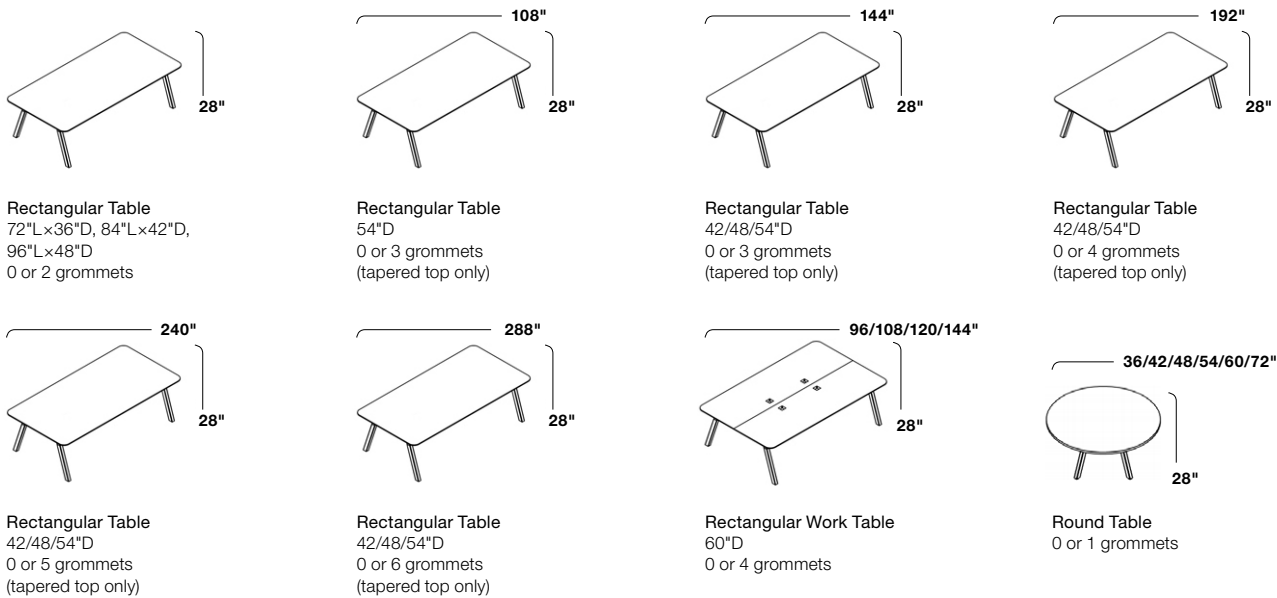

Knoll Office

Rockwell Unscripted[®] Sawhorse Table

Rockwell Group

Knoll

ROCKWELL UNSCRIPTED SAWHORSE TABLES are a workhorse for task or team, bringing a constructive spirit to shared workspaces. The solid wood legs connect to the worksurface with a steel bracket that adds strength and style to this versatile table.

SPECIFICATIONS

LAMINATE TOP

VENEER TOP

EDGE BAND

SOFT TOUCH UNDER EDGE

+ Tables with bullnose edge can only apply a solid edgeband

ALUMINUM LEGS & BRACKET PAINT (TEXTURED)

SOLID WOOD LEG

EDGE