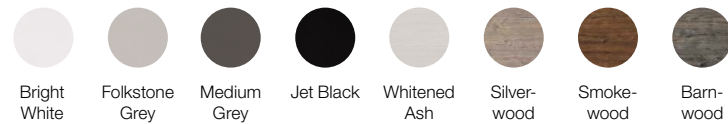

Knoll Office

Rockwell Unscripted[®] Sawhorse Table

Rockwell Group

Knoll

ROCKWELL UNSCRIPTED SAWHORSE TABLES are a workhorse for task or team, bringing a constructive spirit to shared workspaces. The solid wood legs connect to the worksurface with a steel bracket that adds strength and style to this versatile table.

SPECIFICATIONS

LAMINATE TOP

VENEER TOP

EDGE BAND

SOFT TOUCH UNDER EDGE

+ Tables with bullnose edge can only apply a solid edgeband

ALUMINUM LEGS & BRACKET PAINT (TEXTURED)

SOLID WOOD LEG