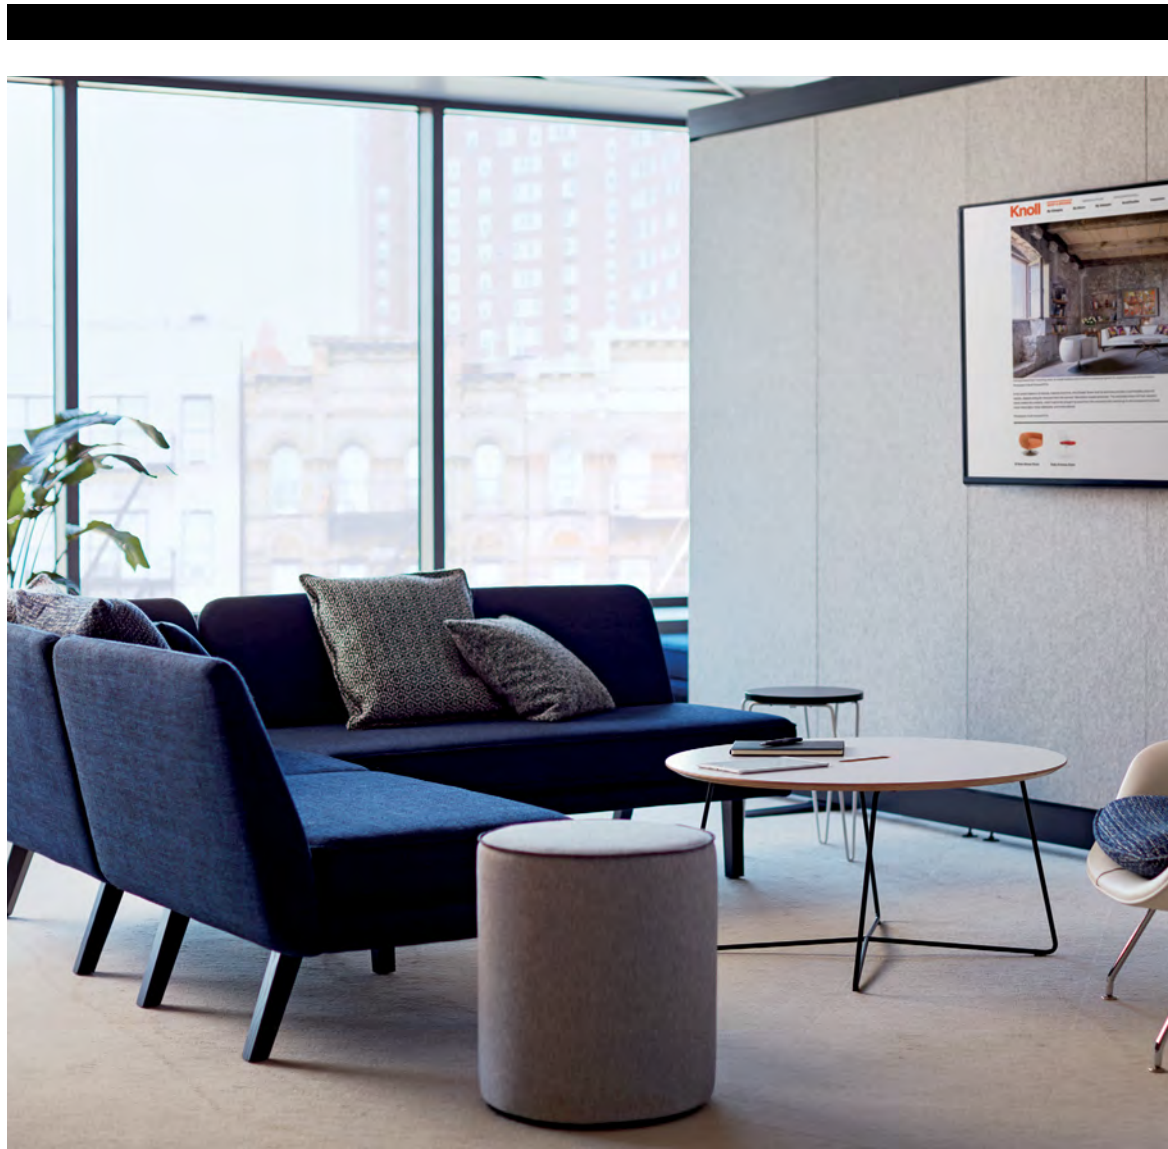

Modern Synergy