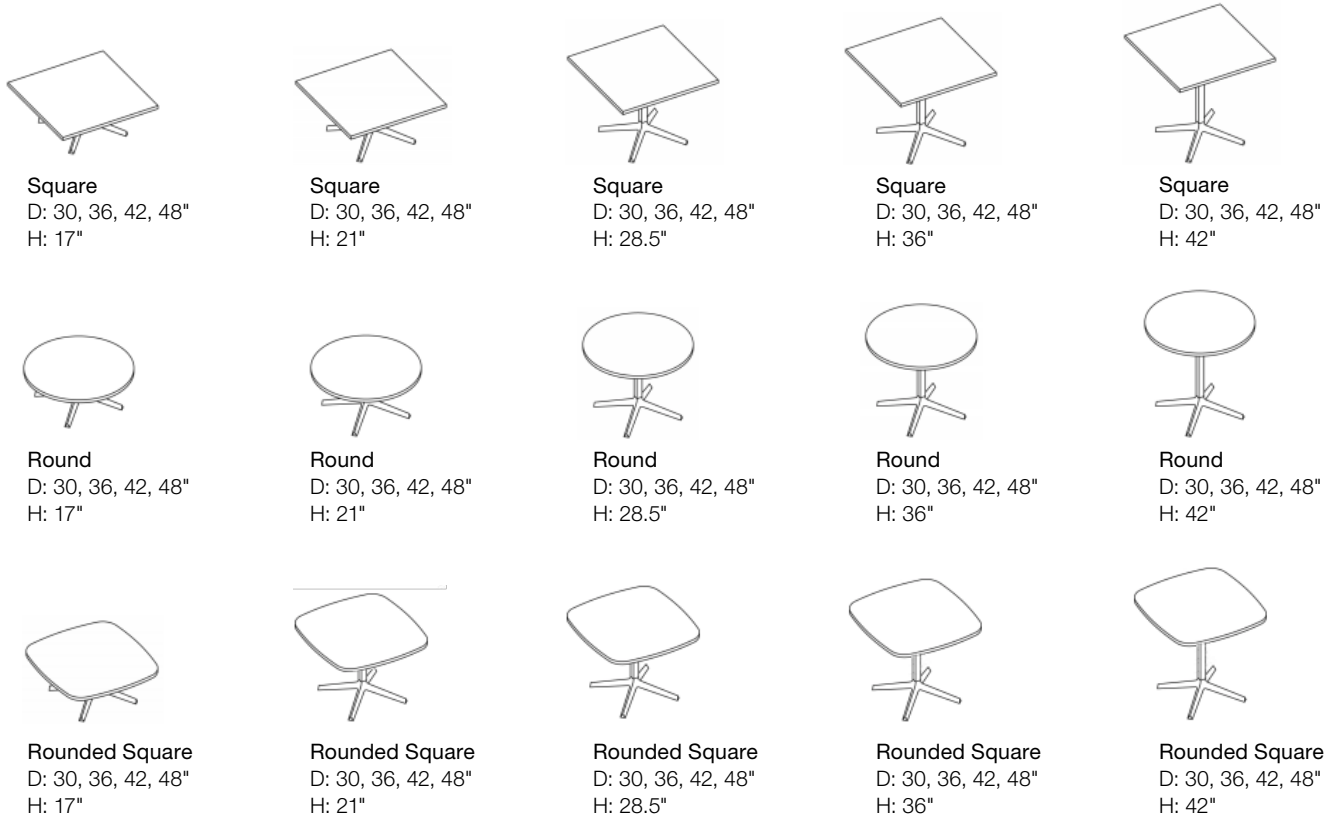

STATEMENT OF LINE

FINISHES

Please visit knoll.com/surface-finish-library to view all finishes and swatches.