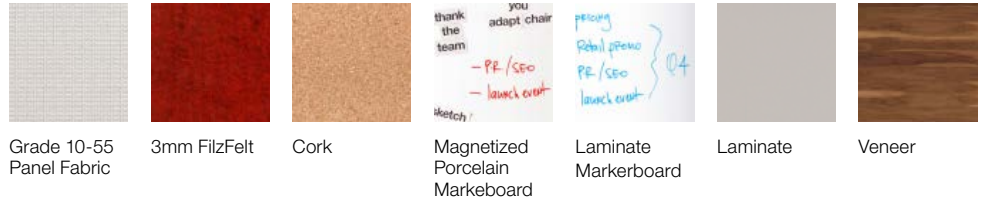

WALL SURFACE