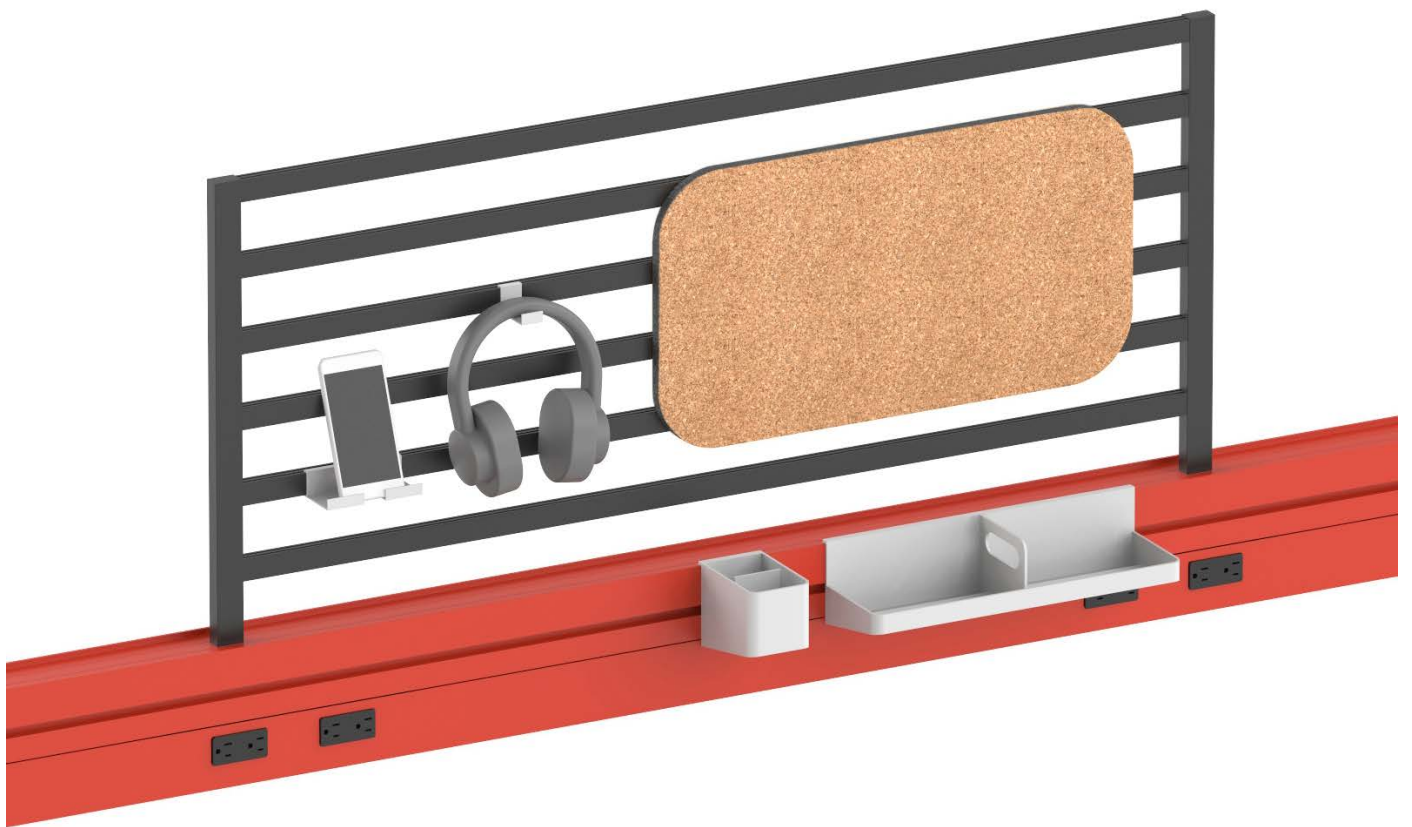

Knoll Office

Antenna Workspaces®

Ladder and Accessories

Product Detail ●

Designed by
Antenna Design

Knoll

Antenna Workspaces

Ladder and Accessories

Antenna ladder and accessories provide choice and personalization, allowing individuals and groups to make a space work for them.

- + **Ladder.** A refreshing way to organize screens and accessories to suit individual needs. A series of horizontal rungs allows different configurations to be planned on either side while allowing natural light to filter to workstations and keeping sightlines to colleagues open
- + **Headset Hook.** Frees up desk space—perfect for a headset, hat or set of keys
- + **Phone Rest.** A home for your mobile device to lower distractions and recharge
- + **Cup.** Features two compartments for organization
- + **Moveable Screens.** Offer partial privacy and a tackable surface in a variety of sound-absorbing materials and colors
- + **Tray.** Slotted interior base makes sorting or propping notes easy, and handle allows you to take it with you wherever you go throughout the day

STATEMENT OF LINE

Ladder

W: 30, 36, 42, 48"
D: .75"
H: 14, 21"

Mounting Options

Antenna Power Beam, Antenna Big Table Center Beam, Horsepower

Moveable Screen

W: 23"
D: .5"
H: 12.75"

Mounting Options

Ladder

Tray

W: 15"
D: 4.75"
H: 3.75"

Mounting Options

Freestanding on any desk or table, Antenna Power Beam, Ladder, Knoll slatwall, KnollExtra Universal Load Bar, Reff Profiles Task Panel Tool Rail

Cup

W: 3"
D: 4.75"
H: 3.75"