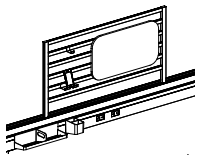

STATEMENT OF LINE

Ladder

W: 30, 36, 42, 48"
D: .75"
H: 14, 21"

Mounting Options

Antenna Power Beam, Antenna Big Table Center Beam, Horsepower

Moveable Screen

W: 23"
D: .5"
H: 12.75"

Mounting Options