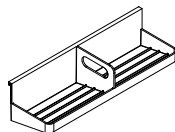

STATEMENT OF LINE

Ladder

W: 30, 36, 42, 48"
D: .75"
H: 14, 21"

Mounting Options

Antenna Power Beam, Antenna Big Table Center Beam, Horsepower

Moveable Screen

W: 23"
D: .5"
H: 12.75"

Mounting Options

Ladder

Headset Hook

W: 1"
D: 2"
H: 1.25"

Mounting Options

Ladder

Phone Rest

W: 4.5"
D: 2"
H: 1.25"

Mounting Options

Ladder

Tray

W: 15"
D: 4.75"
H: 3.75"

Mounting Options

Freestanding on any desk or table, Antenna Power Beam, Ladder, Knoll slatwall, KnollExtra Universal Load Bar, Reff Profiles Task Panel Tool Rail

Cup

W: 3"
D: 4.75"
H: 3.75"