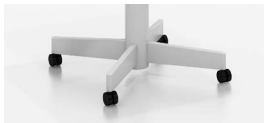

Shown from top to bottom: Y-Base meeting, X-Base café, X-Base coffee, EQ coffee, X-Base standing-height, Y-Base desk, EQ round and conference.

Dividends Horizon

Tables

With a broad scope and design details that are consistent with the scale and visual language of the Dividends Horizon system, these tables are appropriate for use throughout the contemporary workplace.

Y-Base, X-Base and Conference Tables
EQ Tables and Conference Tables

Casters

Edge Profiles

Square Laminate
Square Veneer (V1) & Synthetic Woodgrain

Worksurface Grommets

X-BASE TABLES

With a variety of heights and shapes in a compact footprint, X-Base tables are ideal for small meetings, cafés and touchdown areas.

Available sizes:

W: 30–48"

D: 30–48"

H: 17–42"

Y-BASE AND CONFERENCE TABLES

Functional and handsome, Y-Base tables are designed to be used in a private office or small team meeting space. Conference tables provide a getaway from the main workspace and support larger team collaboration.