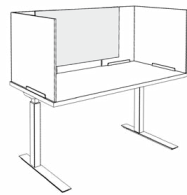

D The k. screen tray, which can be positioned anywhere along the top edge of the screen, holds worktools and personal belongings, freeing up space on the desk

Warranty

Cork and PET: 1 Year

Metal and Acrylic: 3 Years

STATEMENT OF LINE

Corner Panels

W: 18"
D: 23, 29"
H: 24"

Overlapping Back Panels

W: 36, 48"
H: 21"

Accommodates workspaces sized 42-78"W

MATERIAL FEATURES AND MOUNTING NOTES

- + Corner panels are sold as a pair of L-shaped screens that secure to the top of any worksurface with VHB tape and can be removed with care
- + Corner panels are a continuous L-shape to avoid unsightly mis-alignment of panels
- + Overlapping back panels span between two mounted corner panels and hang with secure metal brackets
- + Overlapping back panels are available in two widths to create continuous surrounds for tops 42-78" wide