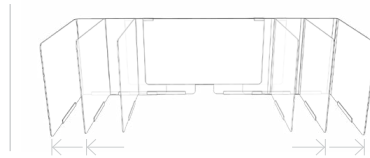

STATEMENT OF LINE

Corner Panels

W: 18"
D: 23, 29"
H: 24"

Overlapping Back Panels

W: 36, 48"
H: 21"

Accommodates workspaces sized 42-78"W

MATERIAL FEATURES AND MOUNTING NOTES

- + Corner panels are sold as a pair of L-shaped screens that secure to the top of any worksurface with VHB tape and can be removed with care
- + Corner panels are a continuous L-shape to avoid unsightly mis-alignment of panels
- + Overlapping back panels span between two mounted corner panels and hang with secure metal brackets
- + Overlapping back panels are available in two widths to create continuous surrounds for tops 42-78" wide