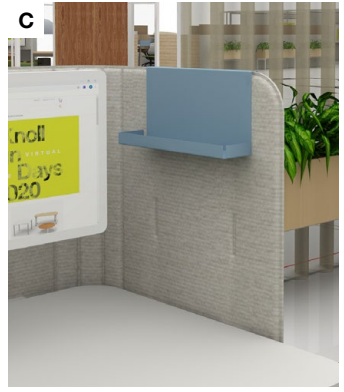

k. screen

Contour

k. screen Contour offers a soft, tackable touchpoint at the desk. With the option for levels of enclosure, multiple materials, and the ability to mount at varying heights, Contour is adaptable to a variety of individual privacy needs.

- **A** Available in two materials, fabric and PET, which offers acoustic dampening properties in a variety of shapes.
- **B** Choose between seated privacy above or below the desk or standing privacy when mounted at its highest position.
- **C** The k. screen tray, which can be positioned anywhere along the top edge of the screen, holds worktools and personal belongings, freeing up space on the desk.

Warranty

3 Years

STATEMENT OF LINE

Horizon Position Options (Available only for screens in textile)