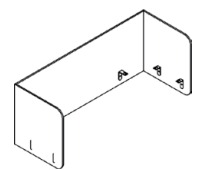

**Warranty**

3 Years

**STATEMENT OF LINE**

**Back Screen**  
Textile  
W: 42, 54, 66"  
H: 26"

**J-Shape**  
Textile  
W: 42, 54"  
D: 23"  
H: 26"  
**PET**  
W: 42, 48, 54, 60, 66"  
H: 19.625-21"  
D: 23.75"

**L-Shape**  
PET  
W: 42, 48, 54, 60, 66"  
D: 19.7-20.2"  
H: 23.75"

**Curved Surround**  
PET  
W: 48, 54, 60, 66, 72, 78"  
H: 19.625-21"  
D: 23.75"

**Straight Surround**  
PET  
W: 45-46, 51-52, 57-58, 63-64, 69-70, 75-76"  
D: 19.7-20.2"  
H: 23.75"