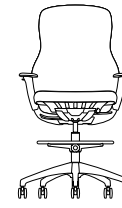

STATEMENT OF LINE

Work Chair

W: 29"
D: 24.6" (excluding base)
H: 38.1–43.3"*

Fully Upholstered Work Chair

W: 29"
D: 24.6" (excluding base)
H: 38.1–43.3"*

High Task Chair

W: 29"
D: 24.6" (excluding base)
H: 43.5–52.3"*

Fully Upholstered High Task Chair

W: 29"
D: 24.6" (excluding base)
H: 43.5–52.3"*

*With standard cylinder. Low (-1.4") and high (+1.6") cylinder available

FEATURES & OPTIONS

- + Arms available in fixed height, height-adjustable, or high-performance
- + Casters available with hard or soft wheels

SUSTAINABLE DESIGN DETAILS

- + BIFMA level® certified
- + Certified Clean Air GOLD
- + Living Building Challenge Red List Free
- + Dark finish chair with plastic base is made with 49% recycled content and 19% readily recyclable parts
- + Dark finish chair with aluminum base is made with 52% recycled content and 39% readily recyclable parts

FINISHES

Please visit knoll.com/surface-finish-library to view all finishes and swatches.

Frame

- Light
- Dark

Base

- Light Plastic
- Dark Plastic
- Polished Aluminum

Flex Back Net

- Onyx
- Olive
- Espresso
- Pebble
- Meteor

Flex Seat

- Onyx
- Storm
- Pebble
- Desert
- Lemongrass
- Olive
- Bluemarine
- Espresso
- Firecracker