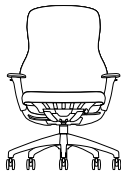

STATEMENT OF LINE

Work Chair

W: 29"
D: 24.6" (excluding base)
H: 38.1–43.3"*

Fully Upholstered Work Chair

W: 29"
D: 24.6" (excluding base)
H: 38.1–43.3"*

High Task Chair

W: 29"
D: 24.6" (excluding base)
H: 43.5–52.3"*

Fully Upholstered High Task Chair

W: 29"
D: 24.6" (excluding base)
H: 43.5–52.3"*

*With standard cylinder. Low (-1.4") and high (+1.6") cylinder available

FEATURES & OPTIONS

- + Arms available in fixed height, height-adjustable, or high-performance
- + Casters available with hard or soft wheels

SUSTAINABLE DESIGN DETAILS

- + BIFMA level® certified
- + Certified Clean Air GOLD
- + Living Building Challenge Red List Free
- + Dark finish chair with plastic base is made with 49% recycled content and 19% readily recyclable parts
- + Dark finish chair with aluminum base is made with 52% recycled content and 39% readily recyclable parts

FINISHES

Please visit knoll.com/surface-finish-library to view all finishes and swatches.

Frame

- Light
- Dark

Base

- Light Plastic
- Dark Plastic
- Polished Aluminum

Flex Back Net

- Onyx
- Olive
- Espresso
- Pebble
- Meteor

Flex Seat

- Onyx
- Storm
- Pebble
- Desert
- Lemongrass
- Olive
- Bluemarine
- Espresso
- Firecracker