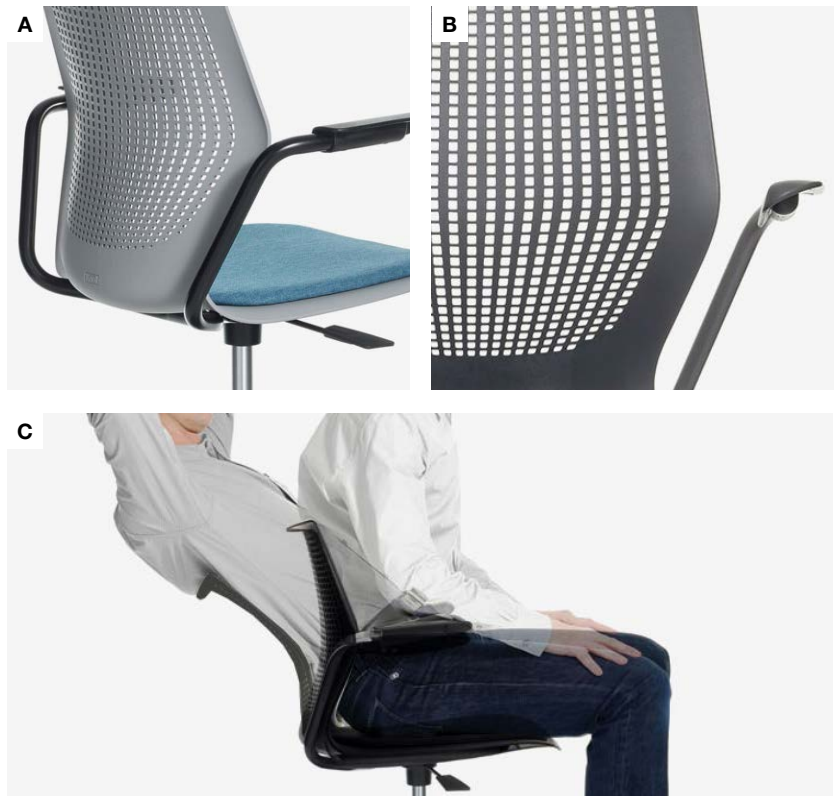

Knoll Office

MultiGeneration by Knoll®

Light Task

Product Detail ●

Knoll

MultiGeneration by Knoll

Light Task Chair

MultiGeneration by Knoll Light Task is a simple, small-scale task chair with a responsive, open design that allows you to fidget to focus. It encourages natural movement, allowing us to focus, interact and collaborate more effectively.

- A** The full, curved back allows for upper body movement and supports the lower back, while a gently contoured seat and a cantilevered arm design lets you shift positions easily; the arms feature contoured arm pads to lean against when side sitting
- B** The perforated back makes the chair more breathable than typical shell chairs and the rolled top edge serves as an armrest for side sitting—and a handle for easy transport
- C** The flexing shell provides comfort and promotes natural movement without the need for a mechanism

High Task with Fixed Arms

W: 27"
D: 27"
H: 38–48"

High Task Armless

W: 27"
D: 27"
H: 38–48"

FEATURES & OPTIONS

- + Available with or without a seat pad
- + Available with hard or soft casters or glides

SUSTAINABILITY INFORMATION

Frame	Base	Shell	Seat Pad
Black	Black	Onyx	Onyx
Metallic Grey	Grey	Dark Grey	Storm
Silver	Polished Aluminum	Grey	Pebble
Chrome		Off White	Desert
		Yellow	Lemongrass
		Dark Red	Olive
			Bluemarine
			Espresso
			Firecracker