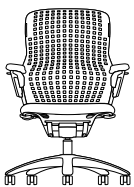

STATEMENT OF LINE

Work Chair

W: 28.5"

D: 26" (excluding base)

H: 39.25–44.5"*

Armless Work Chair

W: 21"

D: 26" (excluding base)

H: 39.25–44.5"*

*With standard cylinder. Low (-2") and high (+1.25") cylinders available

FEATURES & OPTIONS

- + Arms available in fixed height, height-adjustable, or high-performance
- + Casters available with hard or soft wheels
- + Optional additional lumbar support

SUSTAINABLE DESIGN DETAILS

- + BIFMA level® certified
- + Certified Clean Air GOLD
- + DECLARE Labeled and Living Building Challenge Red List Free
- + Chair with plastic base is made with 38% recycled content and 39% readily recyclable parts
- + Chair with aluminum base is made with 44% recycled content and 54% readily recyclable parts

FINISHES

Please visit [knoll.com/surface-finish-library](https://www.knoll.com/surface-finish-library) to view all finishes and swatches.

Frame

Light

Dark

Base

Light Plastic

Dark Plastic

Polished Aluminum

Flex Back Net

Onyx

Storm

Desert

Meteor

Pebble

Firecracker

Lemongrass

Olive

Espresso

Bluemarine

Sunset

Grapefruit

Lime

Dandelion

Ocean

Teal Breeze

Flex Seat

Onyx

Storm

Pebble

Desert

Lemongrass

Olive

Bluemarine

Espresso

Firecracker