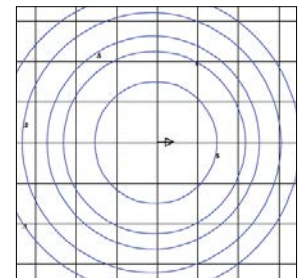

PHOTOMETRIC PERFORMANCE

Values in Footcandles (fc)
Based on 16" Mounting Height

Light Output (Lumens)	483
Watts	9
Lumens per Watt (Efficacy)	55