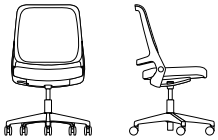

STATEMENT OF LINE

5-star Base with Casters,
Armless
W: 21.4"
D: 20.9"
H: 35-40.3"