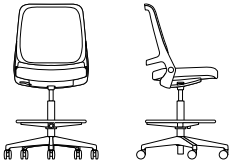

4-star Base with Glides,
Armless
W: 21.4"
D: 20.9"
H: 35-40.3"

4-star Base with Glides,
Arms,
W: 25.5"
D: 20.9"
H: 35-40.3"

High Task, Armless
W: 21.4"
D: 20.9"
H: 41.5-50"

High Task, Fixed Arms
W: 25.5"
D: 20.9"
H: 41.5-50"