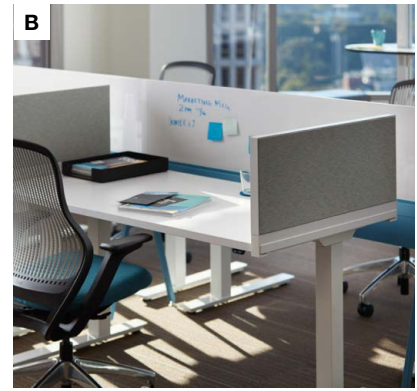

Knoll Office

Antenna Workspaces®

Desktop Screens

Product Detail ●

Designed by
Antenna Design

Knoll

Antenna Workspaces

Desktop Screens

Antenna Desktop Screens are a collection of modern, universal privacy screens that define personal space. Available in a range of materials and colors, Antenna Desktop Screens seamlessly integrate with the broad range of Antenna Workspaces products.

- A Desk Screens** provide privacy along the back edge of the desk and offer a choice in privacy and modesty height
- B End Screens** can be used along an aisle to minimize distractions or together with Desk Screens to create personalized boundaries
- C Intermediate Screens** are an easy addition that provide separation between side-to-side users in benching layouts
- D** Antenna Desktop Screens can be added to most Knoll and non-Knoll desks, including height-adjustable tables