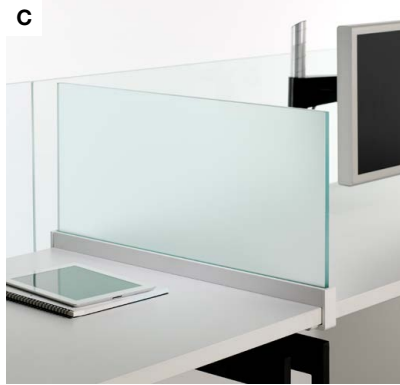

Knoll Office

Antenna Workspaces®

Desktop Screens

Product Detail ●

Designed by
Antenna Design

Knoll

Antenna Workspaces

Desktop Screens

Antenna Desktop Screens are a collection of modern, universal privacy screens that define personal space. Available in a range of materials and colors, Antenna Desktop Screens seamlessly integrate with the broad range of Antenna Workspaces products.

- A Desk Screens** provide privacy along the back edge of the desk and offer a choice in privacy and modesty height
- B End Screens** can be used along an aisle to minimize distractions or together with Desk Screens to create personalized boundaries
- C Intermediate Screens** are an easy addition that provide separation between side-to-side users in benching layouts
- D** Antenna Desktop Screens can be added to most Knoll and non-Knoll desks, including height-adjustable tables