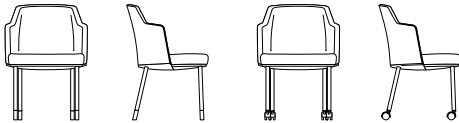

# Remix<sup>®</sup> Side Chair

Product Detail ●

Designed by  
Formway Design

**Knoll**

**Remix**  
Side Chair

Inspired by the idea of bringing pre-existing elements together to make something entirely new, Remix side pairs upholstered comfort with resilient yet pliable flexors to provide unexpected performance.

By combining traditional and innovative elements, Remix infuses movement into the historically static upholstered side chair.

- A** A small scale and optional casters make Remix side highly mobile so it's easy to zip from here to there
- B** Plush cushioning and a welcome, open seat invite you to sit and stay a while
- C** Built in pliable flexors enable back movement while offering lasting support

**Warranty**

Structural components: 12 Years

Upholstery, textiles, leathers, finishes: 3 Years

**STATEMENT OF LINE**

Side Chair (with casters or glides)

W: 23"  
D: 22.4"  
H: 31.5"

**FEATURES & OPTIONS**

- + Available with split upholstery as a standard option
- + Casters available with hard or soft wheels
- + Glides and casters are easily interchanged