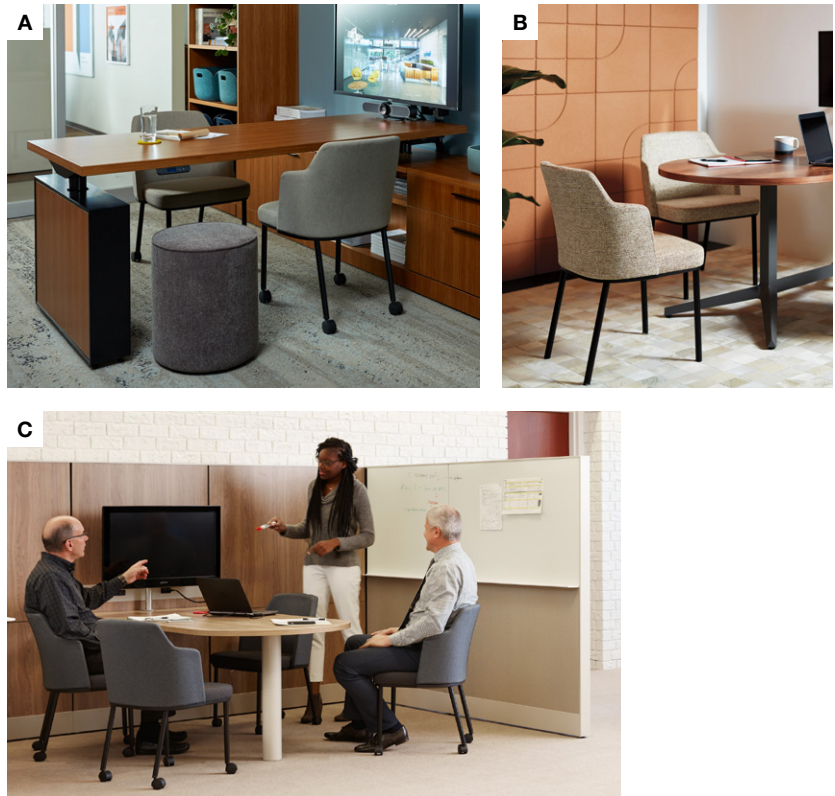

Remix
Side Chair

Inspired by the idea of bringing pre-existing elements together to make something entirely new, Remix side pairs upholstered comfort with resilient yet pliable flexors to provide unexpected performance.

By combining traditional and innovative elements, Remix infuses movement into the historically static upholstered side chair.

- **A** A small scale and optional casters make Remix side highly mobile so it's easy to zip from here to there
- **B** Plush cushioning and a welcome, open seat invite you to sit and stay a while
- **C** Built in pliable flexors enable back movement while offering lasting support

Warranty

Structural components: 12 Years

Upholstery, textiles, leathers, finishes: 3 Years