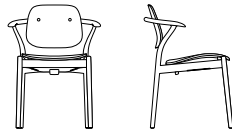

KnollStudio

Iquo Café Collection

Armless and Armchair

Product Detail ●

Designed by
Ini Archibong

Iquo Café Collection

Armless and Armchair

The chair design in Ini Archibong's Iquo Café Collection features an elegant, curved silhouette and one continuous frame that's both light and resilient. The chairs come with or without arms and can be stacked six-high on the floor. Available in five colors, the chairs feature a black, textured polypropylene frame, and the indoor chair can be upholstered with textiles and leathers.

Warranty

5 Years

STATEMENT OF LINE

Armless Chair

W: 16.25"

D: 22"

H: 31"

Seat Height: 19"

Armchair

W: 23.5"

D: 22.5"

H: 31"

Seat Height: 19"

FEATURES AND OPTIONS

+ Available for indoor and outdoor use; see appropriate finishes below

FINISHES