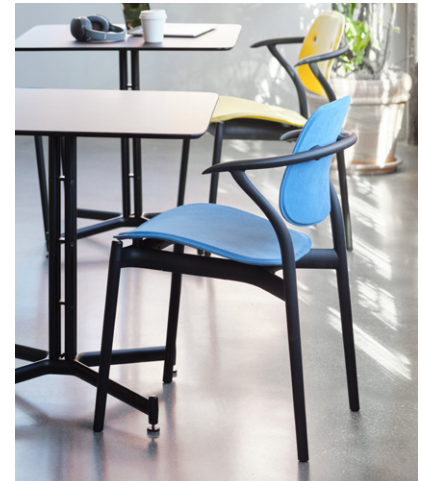

KnollStudio

Iquo Café Collection

Armless and Armchair

Product Detail ●

Designed by
Ini Archibong

Iquo Café Collection

Armless and Armchair

The chair design in Ini Archibong's Iquo Café Collection features an elegant, curved silhouette and one continuous frame that's both light and resilient. The chairs come with or without arms and can be stacked six-high on the floor. Available in five colors, the chairs feature a black, textured polypropylene frame, and the indoor chair can be upholstered with textiles and leathers.

Designer Ini Archibong's West African heritage energizes Knoll's modern design legacy in this corresponding set of tables and chairs. The collection—which provides a place to gather both indoors and out in hospitality spaces, offices, and on campus—is named after three generations of Archibong women who share the name Iquo, and the design embraces the moniker's feminine spirit in balancing elegant curvature.

Warranty

5 Years

STATEMENT OF LINE

Armless Chair

W: 16.25"

D: 22"

H: 31"

Seat Height: 19"

Armchair

W: 23.5"

D: 22.5"

H: 31"

Seat Height: 19"

FEATURES AND OPTIONS

+ Available for indoor and outdoor use; see appropriate finishes below

FINISHES