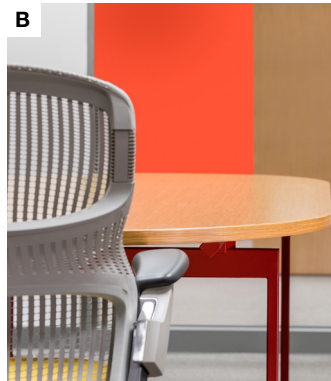

Antenna Workspaces®

Meeting Tables

Suitable for every application in the office, the modular design of Antenna Meeting Tables allows for nearly limitless configurations. Technology accessories and linking hardware expand their flexibility and functionality, and with a light, minimalist profile, they help bring aesthetic consistency to the workplace.

- **A** Supports collaborative work with a streamlined design: a generous top with two steel end legs and two tubular rails spanning across.
- **B** Enables planning versatility with a variety of top shapes and sizes, including round, square, rectangle, and track.
- **C** Complements an array of aesthetics with extensive finish options in laminate, veneer, paint, and glass.

Warranty

Veneer: 10 years

All other components: Lifetime

STATEMENT OF LINE

Square

W: 30"
D: 30"
H: 24.5"

Square

W: 30, 36, 42, 48"
D: 30, 36, 42, 48"
H: 28.5"

Rectangle

W: 48, 54, 60, 72, 84"
D: 24, 27, 30, 36, 42"
H: 28.5"

Round

W: 42"
D: 42"
H: 24.5, 28.5"

Track Shaped

W: 72, 84, 96"
D: 36, 42, 48"
H: 28.5"

FEATURES AND OPTIONS

- + Antenna meeting tables are available as complete kits
- + All table legs (square, rectangle, and round tables) include standard Antenna levelers with 1.5" adjustment range

- + Choose legs in any Knoll core or Antenna signature paint finish with matching cradles
- + Cradles for chrome legs available in any Knoll core or Antenna signature paint finish