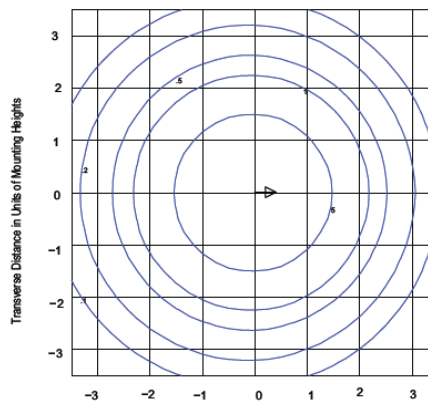

Photometric performance: values in footcandles (fc) based on 16" mounting height

Sustainability

- + Highly efficient, low energy consumption
- + Low material use
- + Mercury free
- + Greenguard certified
- + Pending level® certification
- + Eligible for LEED credits